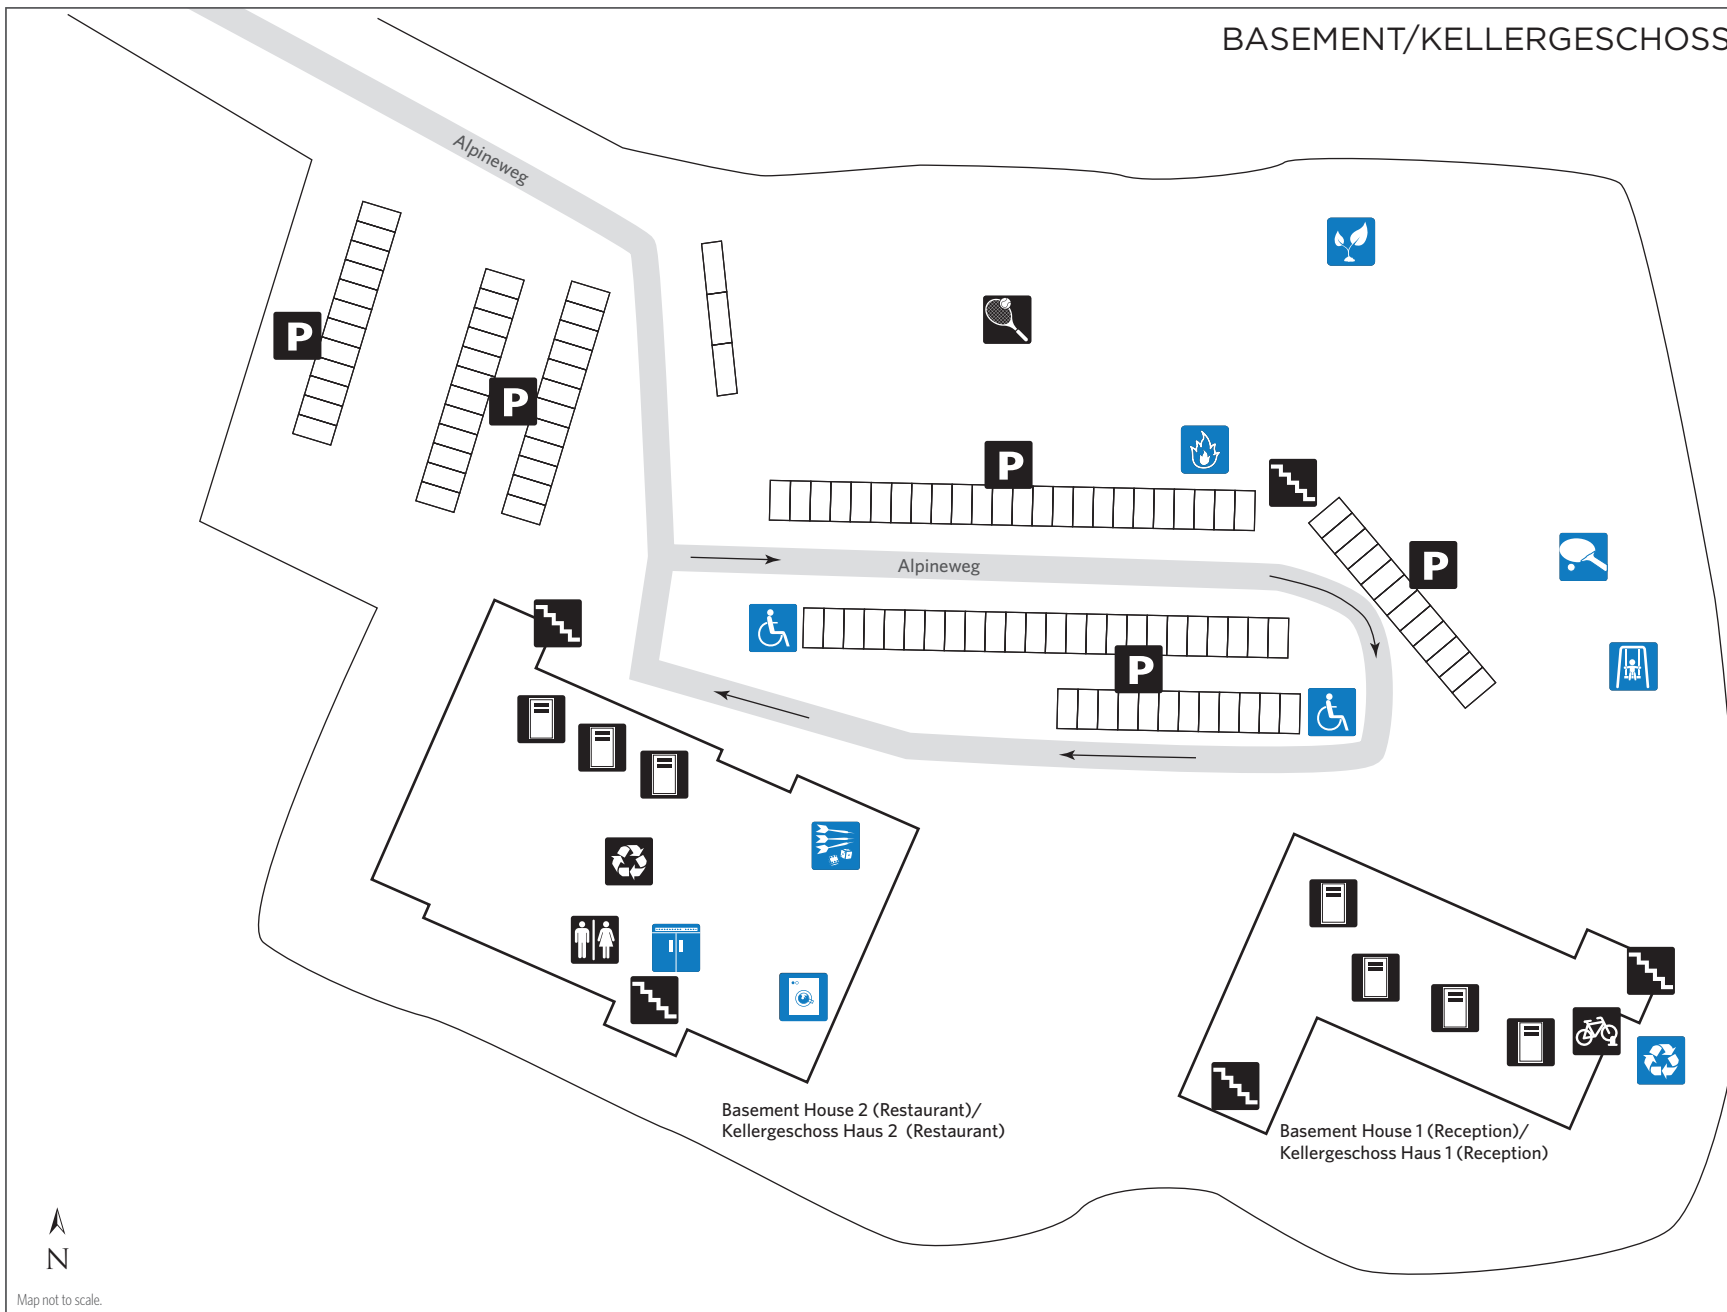

ALPINE CLUB

Alpineweg 142, 8971, Rohrmoos-Untertal, Austria Tel: +43 (0) 3687 61215

BASEMENT/KELLERGESCHOSS

- Parking/Parkplatz
- Tennis Court/
  Tennisplatz
- Children's Playground/
  Kinderspielplatz
- Sustainable Garden/
  Nachhaltigkeits-Garten
- Accessible Parking/
  Behindertenparkplatz
- Lift/Aufzug
- Stairs/Treppe
- Lockers / Schließschränke
- WC/Toiletten
- Recycling Point/
  Recycling-Bereich
- Laundrette/
  Münzwäscherei
- Games Room/
  Spielraum
- Bicycle Lockers/
  Fahrradkeller
- Fire Assembly Point/
  Feuer-Sammelpunkt

N
Map not to scale.

29/06.09/16