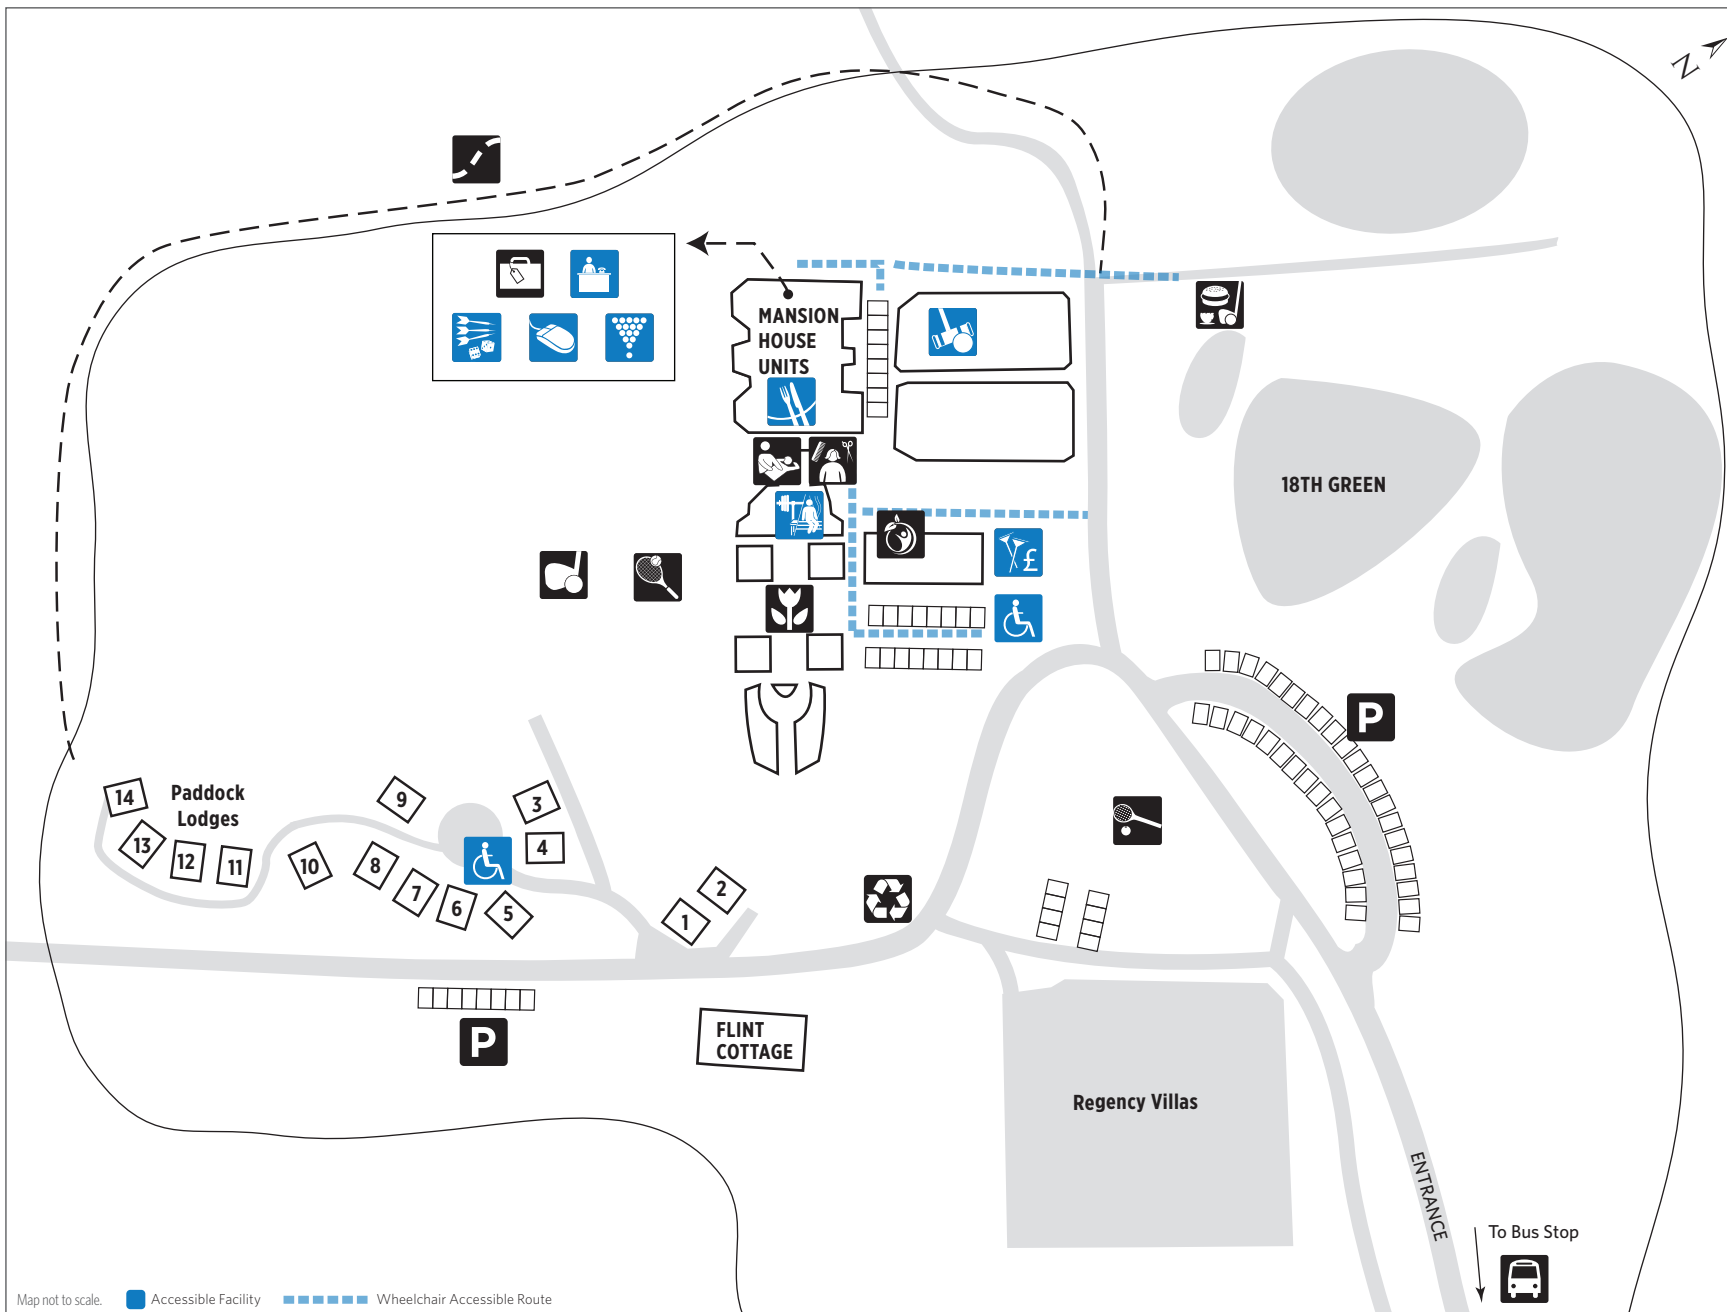

BROOME PARK GOLF AND COUNTRY CLUB

Broome Park Estate, Barham, Kent CT4 6QX, England Tel: +44 (0)1227 831701

- Holistic Therapies
- Beauty Salon
- Massage
- Luggage Room
- Internet Kiosk
- Games Room
- Garden
- Tennis Courts
- Restaurant
- Accessible Parking
- Driving Range
- Half Way House
- Reception
- Snooker Room
- Squash Courts
- Leisure Centre
- Croquet Lawn
- Pro Shop
- Bus Stop
- Woodland Walk
- Recycling Point
- Parking

Map not to scale. Accessible Facility Wheelchair Accessible Route

29676.0916