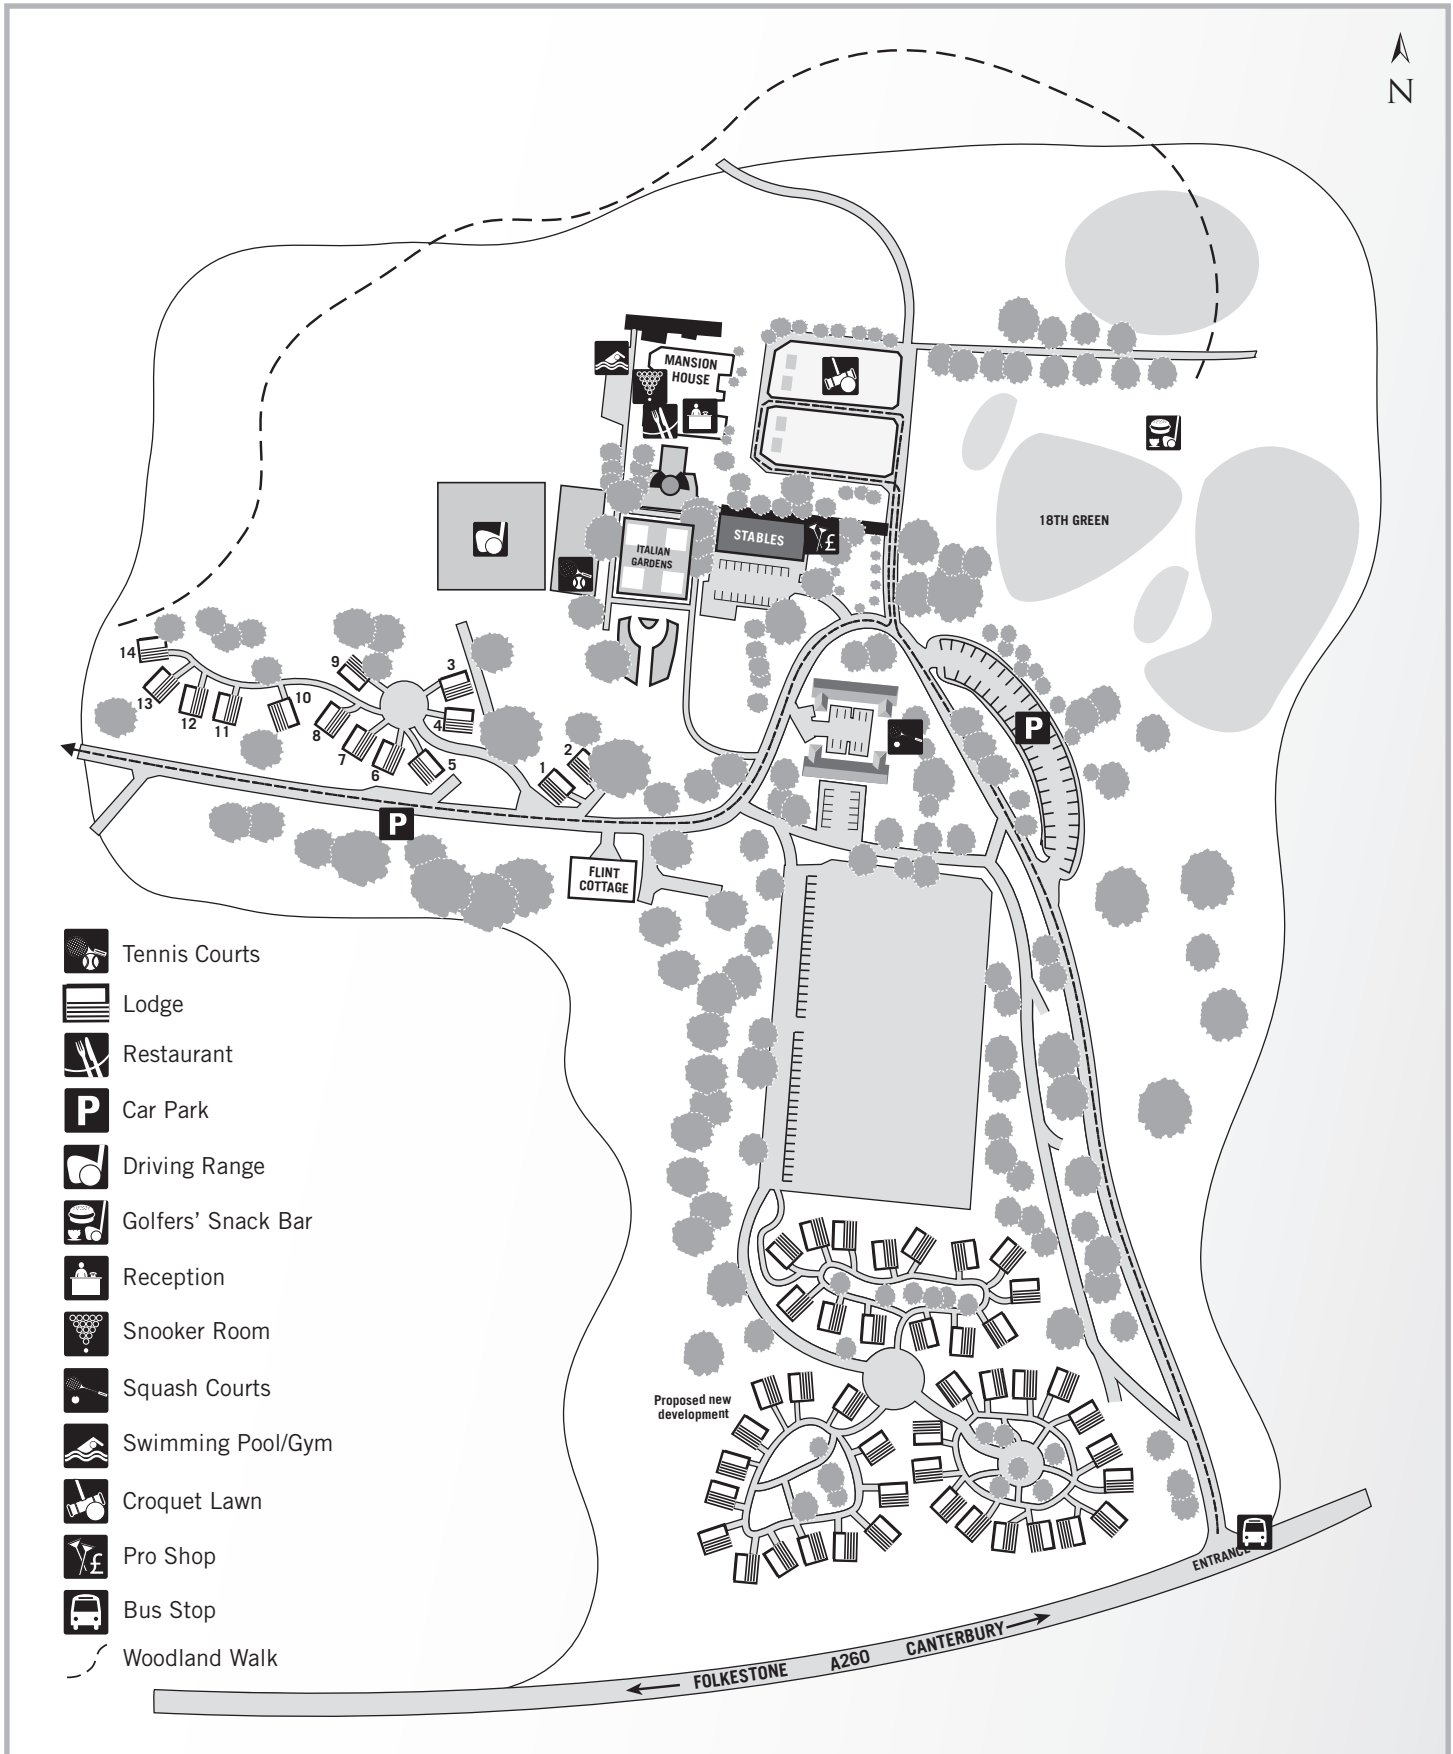

BROOME PARK GOLF AND COUNTRY CLUB

The Broome Park Estate, Barham, Canterbury, Kent CT4 6QX, England Tel: +44 (0)1227 831701

-  Tennis Courts
-  Lodge
-  Restaurant
-  Car Park
-  Driving Range
-  Golfers' Snack Bar
-  Reception
-  Snooker Room
-  Squash Courts
-  Swimming Pool/Gym
-  Croquet Lawn
-  Pro Shop
-  Bus Stop
-  Woodland Walk