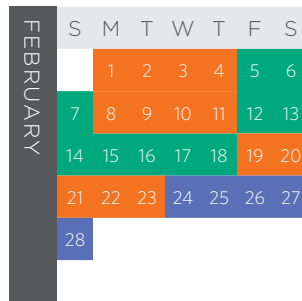

RESERVE BY

It is best to plan your vacations in advance for best availability.

2021