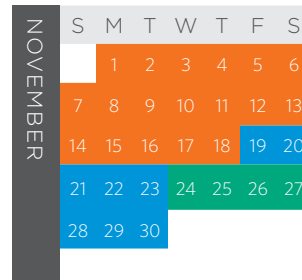

RESERVE BY

It is best to plan your vacations in advance for best availability.

2021