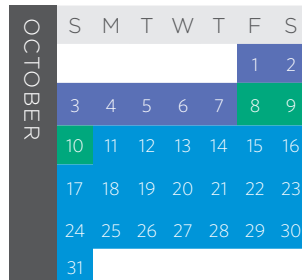

RESERVE BY

It is best to plan your vacations in advance for best availability.

2021