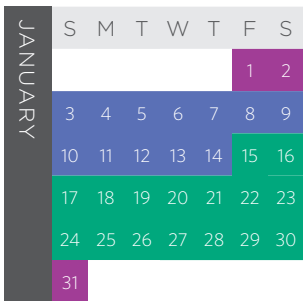

6/8			10/14		
3-BEDROOM CASITA			5-BEDROOM CASITA		
Sun & Thurs	Mon - Wed	Fri & Sat	Sun & Thurs	Mon - Wed	Fri & Sat
34	30	62	58	51	106
39	34	70	67	58	121
45	40	81	77	69	139
73	73	73	125	125	125

CASITA VACATION HOMES

RESERVE BY

It is best to plan your vacations in advance for best availability.

2021