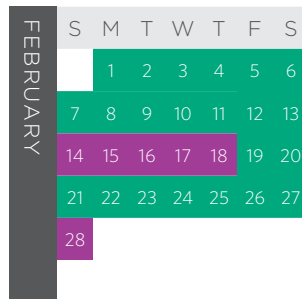

RESERVE BY

It is best to plan your vacations in advance for best availability.

2021