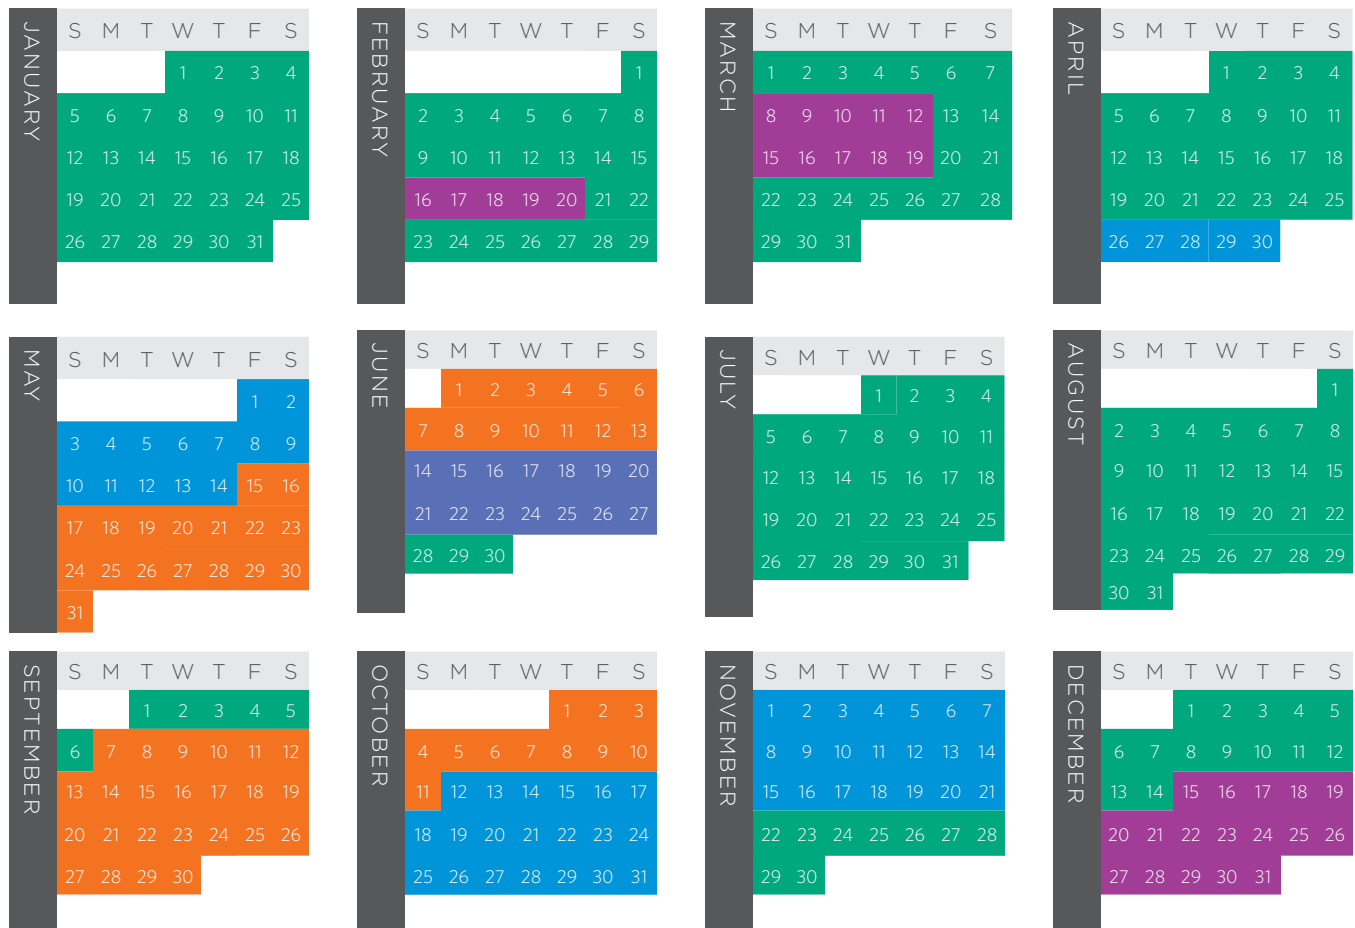

2020-2021 POINTS ACCOMMODATION CALENDAR | WHISTLER

Comfy/Max	2/2			2/4			2/4			4/6			6/8			2/4			4/6		
VACATION HOME SIZES	STUDIO			1-BEDROOM			1-BEDROOM ACCESSIBLE			2-BEDROOM			3-BEDROOM			1-BEDROOM			2-BEDROOM		
SEASON	Sun & Thurs	Mon - Wed	Fri & Sat	Sun & Thurs	Mon - Wed	Fri & Sat	Sun & Thurs	Mon - Wed	Fri & Sat	Sun & Thurs	Mon - Wed	Fri & Sat	Sun & Thurs	Mon - Wed	Fri & Sat	Sun & Thurs	Mon - Wed	Fri & Sat	Sun & Thurs	Mon - Wed	Fri & Sat
RELAX	4	3	8	7	5	14	7	5	14	9	7	19	15	10	30	7	5	15	10	7	21
OPPORTUNITY	6	5	13	13	8	24	13	8	24	16	12	34	25	18	52	14	9	27	18	13	37
ACTIVITY	9	6	18	15	10	30	15	10	30	21	16	45	33	24	69	17	11	33	23	18	49
PEAK	10	7	21	17	12	40	17	12	40	26	18	52	39	28	82	19	13	44	29	20	57
HOLIDAY	16	16	16	29	29	29	29	29	29	40	40	40	62	62	62	32	32	32	44	44	44

LODGE VACATION HOMES

2020