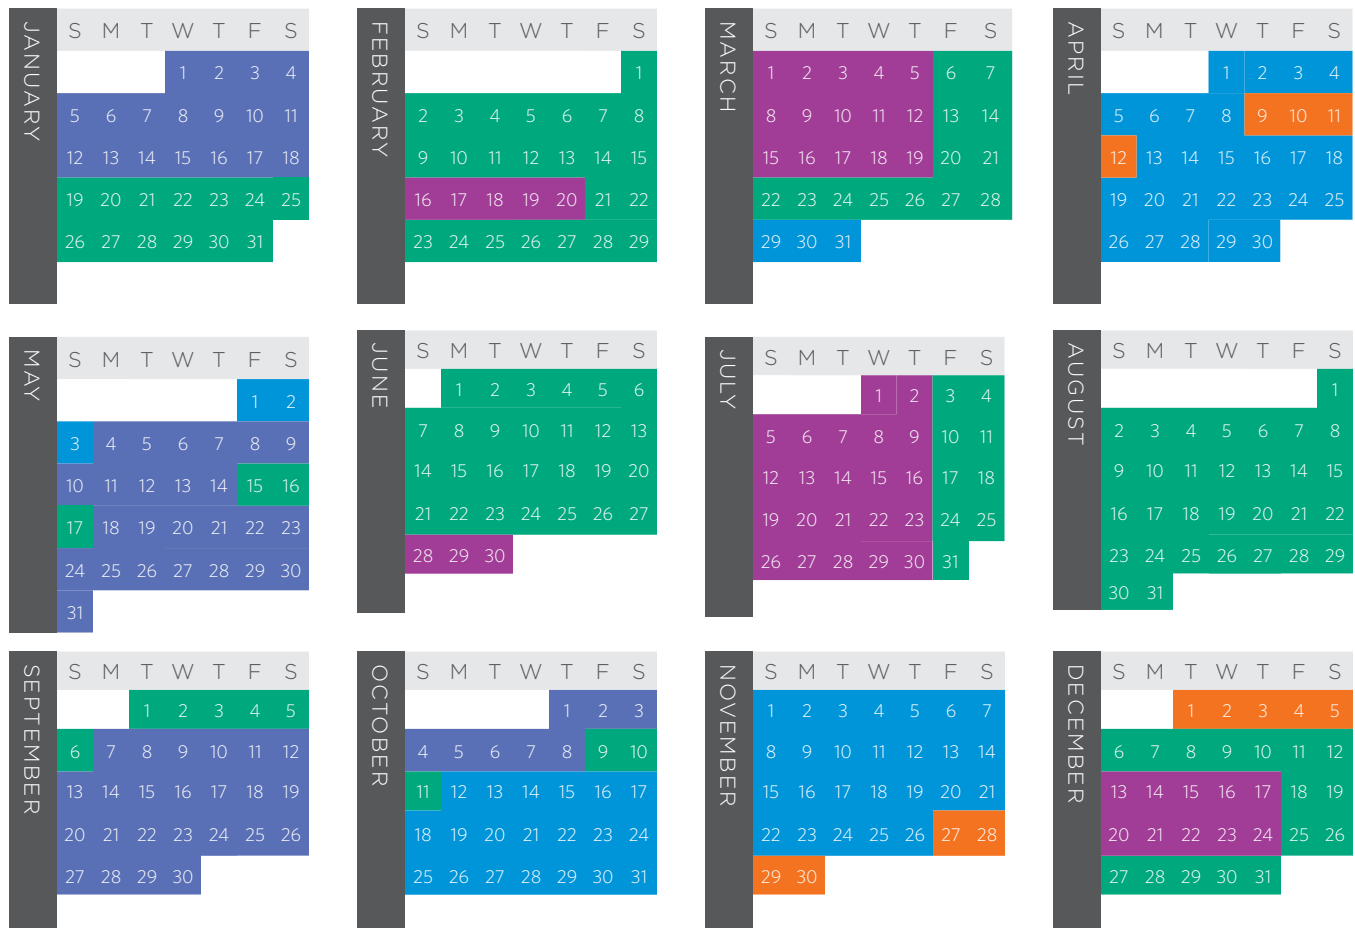

2020-2021 POINTS ACCOMMODATION CALENDAR | BLUE MOUNTAIN

Comfy/Max	2/2			2/4			4/6			2/4			2/4			4/6			4/6		
VACATION HOME SIZES	LODGE SUITE			1-BEDROOM 2-BATH			2-BEDROOM			1-BEDROOM 2-BATH			1-BEDROOM 2-BATH HURON COTTAGE			2-BEDROOM			2-BEDROOM HURON COTTAGE		
SEASON	Sun & Thurs	Mon - Wed	Fri & Sat	Sun & Thurs	Mon - Wed	Fri & Sat	Sun & Thurs	Mon - Wed	Fri & Sat	Sun & Thurs	Mon - Wed	Fri & Sat	Sun & Thurs	Mon - Wed	Fri & Sat	Sun & Thurs	Mon - Wed	Fri & Sat	Sun & Thurs	Mon - Wed	Fri & Sat
RELAX	6	6	11	8	7	15	10	9	18	9	8	17	10	9	18	11	10	20	12	10	22
OPPORTUNITY	12	10	21	15	13	28	18	16	33	17	15	31	18	16	33	20	18	37	22	19	40
ACTIVITY	13	12	24	17	15	31	21	18	38	19	17	35	21	18	38	23	20	42	25	22	46
PEAK	15	14	28	20	18	37	24	22	45	22	20	41	24	22	45	27	24	49	29	26	53
HOLIDAY	25	25	25	32	32	32	39	39	39	36	36	36	39	39	39	43	43	43	47	47	47

HARVEST VACATION HOMES

2020