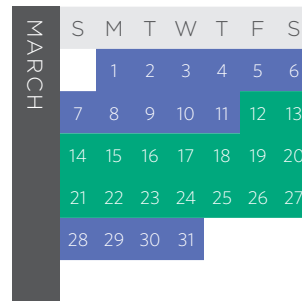

RESERVE BY

It is best to plan your vacations in advance for best availability.

2021