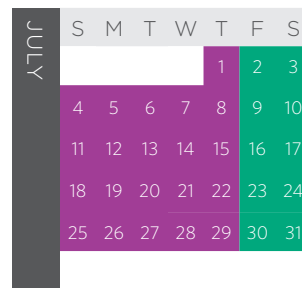

RESERVE BY

It is best to plan your vacations in advance for best availability.

2021