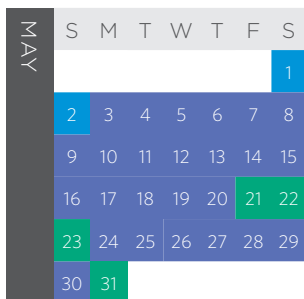

RESERVE BY

It is best to plan your vacations in advance for best availability.

2021