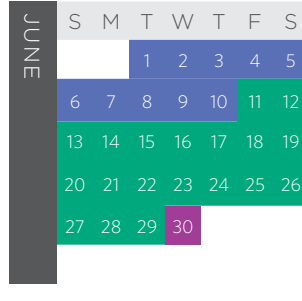

RESERVE BY

It is best to plan your vacations in advance for best availability.

2021