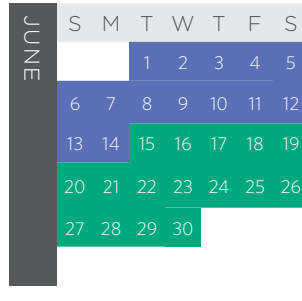

RESERVE BY

It is best to plan your vacations in advance for best availability.

2021