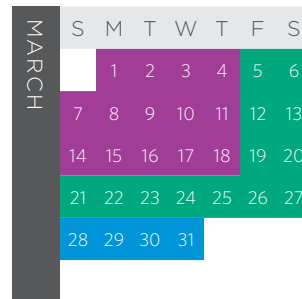

RESERVE BY

It is best to plan your vacations in advance for best availability.

2021