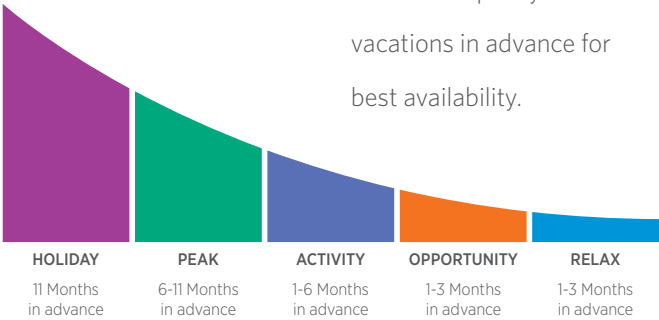

RESERVE BY

It is best to plan your vacations in advance for best availability.

2021

JANUARY

S	M	T	W	T	F	S
					1	2
3	4	5	6	7	8	9
10	11	12	13	14	15	16
17	18	19	20	21	22	23
24	25	26	27	28	29	30
31						

FEBRUARY

S	M	T	W	T	F	S
	1	2	3	4	5	6
7	8	9	10	11	12	13
14	15	16	17	18	19	20
21	22	23	24	25	26	27
28						

MARCH

S	M	T	W	T	F	S
	1	2	3	4	5	6
7	8	9	10	11	12	13
14	15	16	17	18	19	20
21	22	23	24	25	26	27
28	29	30	31			

APRIL

S	M	T	W	T	F	S
				1	2	3
4	5	6	7	8	9	10
11	12	13	14	15	16	17
18	19	20	21	22	23	24
25	26	27	28	29	30	

MAY

S	M	T	W	T	F	S
						1
2	3	4	5	6	7	8
9	10	11	12	13	14	15
16	17	18	19	20	21	22
23	24	25	26	27	28	29
30	31					

JUNE

S	M	T	W	T	F	S
		1	2	3	4	5
6	7	8	9	10	11	12
13	14	15	16	17	18	19
20	21	22	23	24	25	26
27	28	29	30			

JULY

S	M	T	W	T	F	S
					1	2
3	4	5	6	7	8	9
10	11	12	13	14	15	16
17	18	19	20	21	22	23
24	25	26	27	28	29	30
31						

AUGUST

S	M	T	W	T	F	S
1	2	3	4	5	6	7
8	9	10	11	12	13	14
15	16	17	18	19	20	21
22	23	24	25	26	27	28
29	30	31				

SEPTEMBER

S	M	T	W	T	F	S
		1	2	3	4	
5	6	7	8	9	10	11
12	13	14	15	16	17	18
19	20	21	22	23	24	25
26	27	28	29	30		

OCTOBER

S	M	T	W	T	F	S
					1	2
3	4	5	6	7	8	9
10	11	12	13	14	15	16
17	18	19	20	21	22	23
24	25	26	27	28	29	30
31						

NOVEMBER

S	M	T	W	T	F	S
	1	2	3	4	5	6
7	8	9	10	11	12	13
14	15	16	17	18	19	20
21	22	23	24	25	26	27
28	29	30				

DECEMBER

S	M	T	W	T	F	S
				1	2	3
4	5	6	7	8	9	10
11	12	13	14	15	16	17
18	19	20	21	22	23	24
25	26	27	28	29	30	31