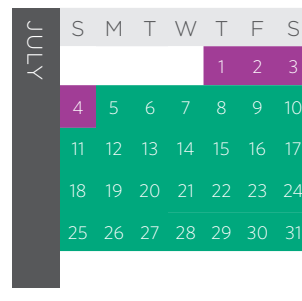

RESERVE BY

It is best to plan your vacations in advance for best availability.

2021