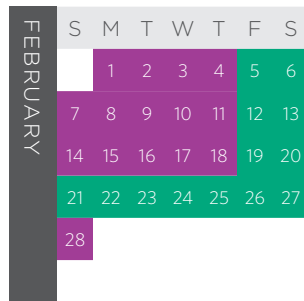

6/8			10/14		
3-BEDROOM CASITA			5-BEDROOM CASITA		
Sun & Thurs	Mon - Wed	Fri & Sat	Sun & Thurs	Mon - Wed	Fri & Sat
34	30	62	58	51	106
39	34	70	67	58	121
45	40	81	77	69	139
73	73	73	125	125	125

CASITA VACATION HOMES

RESERVE BY

It is best to plan your vacations in advance for best availability.

2021