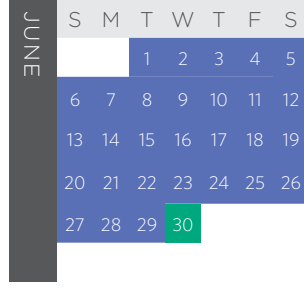

6/8			10/14		
3-BEDROOM CASITA			5-BEDROOM CASITA		
Sun & Thurs	Mon - Wed	Fri & Sat	Sun & Thurs	Mon - Wed	Fri & Sat
34	30	62	58	51	106
39	34	70	67	58	121
45	40	81	77	69	139
73	73	73	125	125	125

CASITA VACATION HOMES

RESERVE BY

It is best to plan your vacations in advance for best availability.

2021