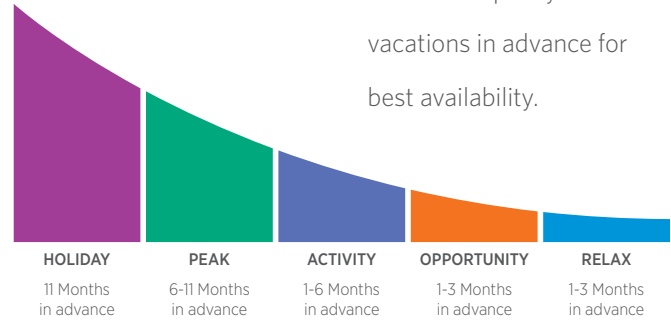

RESERVE BY

It is best to plan your vacations in advance for best availability.