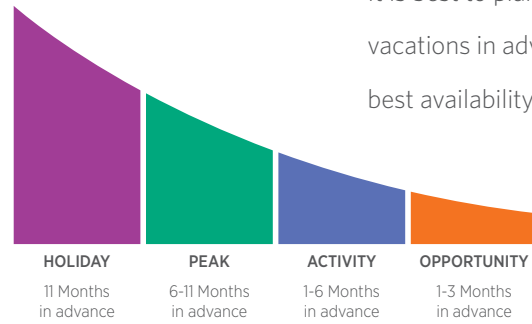

RESERVE BY

It is best to plan your vacations in advance for best availability.

2/4		2/4		2/4		4/6	
1-BEDROOM 2-BATH SUNROOM		1-BEDROOM		1-BEDROOM 2-BATH		2-BEDROOM	
Sun - Thurs	Fri & Sat	Sun - Thurs	Fri & Sat	Sun - Thurs	Fri & Sat	Sun - Thurs	Fri & Sat
9	15	10	17	12	19	14	23
15	26	17	29	19	32	24	40
18	30	21	34	23	38	28	47
26	26	29	29	33	33	40	40

BAYVIEW VACATION HOMES

2021

JANUARY

S	M	T	W	T	F	S
					1	2
3	4	5	6	7	8	9
10	11	12	13	14	15	16
17	18	19	20	21	22	23
24	25	26	27	28	29	30
31						

FEBRUARY

S	M	T	W	T	F	S
	1	2	3	4	5	6
7	8	9	10	11	12	13
14	15	16	17	18	19	20
21	22	23	24	25	26	27
28						

MARCH

S	M	T	W	T	F	S
	1	2	3	4	5	6
7	8	9	10	11	12	13
14	15	16	17	18	19	20
21	22	23	24	25	26	27
28	29	30	31			

APRIL

S	M	T	W	T	F	S
					1	2
3	4	5	6	7	8	9
10	11	12	13	14	15	16
17	18	19	20	21	22	23
24	25	26	27	28	29	30

MAY

S	M	T	W	T	F	S
						1
2	3	4	5	6	7	8
9	10	11	12	13	14	15
16	17	18	19	20	21	22
23	24	25	26	27	28	29
30	31					

JUNE

S	M	T	W	T	F	S
		1	2	3	4	5
6	7	8	9	10	11	12
13	14	15	16	17	18	19
20	21	22	23	24	25	26
27	28	29	30			

JULY

S	M	T	W	T	F	S
					1	2
3	4	5	6	7	8	9
10	11	12	13	14	15	16
17	18	19	20	21	22	23
24	25	26	27	28	29	30
31						

AUGUST

S	M	T	W	T	F	S
1	2	3	4	5	6	7
8	9	10	11	12	13	14
15	16	17	18	19	20	21
22	23	24	25	26	27	28
29	30	31				

SEPTEMBER

S	M	T	W	T	F	S
			1	2	3	4
5	6	7	8	9	10	11
12	13	14	15	16	17	18
19	20	21	22	23	24	25
26	27	28	29	30		

OCTOBER

S	M	T	W	T	F	S
					1	2
3	4	5	6	7	8	9
10	11	12	13	14	15	16
17	18	19	20	21	22	23
24	25	26	27	28	29	30
31						

NOVEMBER

S	M	T	W	T	F	S
	1	2	3	4	5	6
7	8	9	10	11	12	13
14	15	16	17	18	19	20
21	22	23	24	25	26	27
28	29	30				

DECEMBER

S	M	T	W	T	F	S
				1	2	3
4	5	6	7	8	9	10
11	12	13	14	15	16	17
18	19	20	21	22	23	24
25	26	27	28	29	30	31