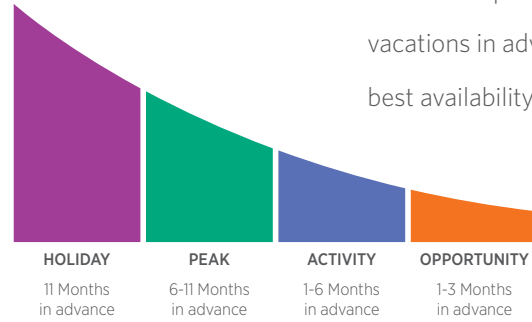

6/8			10/14		
3-BEDROOM CASITA			5-BEDROOM CASITA		
Sun & Thurs	Mon - Wed	Fri & Sat	Sun & Thurs	Mon - Wed	Fri & Sat
34	30	62	58	51	106
39	34	70	67	58	121
45	40	81	77	69	139
73	73	73	125	125	125

CASITA VACATION HOMES

RESERVE BY

It is best to plan your vacations in advance for best availability.