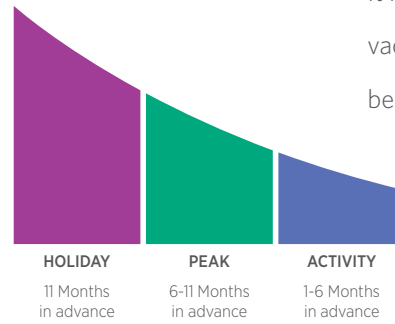

6/8		6/8	
3-BEDROOM		3-BEDROOM VILLA	
Per Night		Per Night	
42	45	45	53
49	53	53	63
59	63	63	63
OCEANVIEW			

RESERVE BY

It is best to plan your vacations in advance for best availability.

2021

JANUARY						
S	M	T	W	T	F	S
					1	2
3	4	5	6	7	8	9
10	11	12	13	14	15	16
17	18	19	20	21	22	23
24	25	26	27	28	29	30
31						

FEBRUARY						
S	M	T	W	T	F	S
	1	2	3	4	5	6
7	8	9	10	11	12	13
14	15	16	17	18	19	20
21	22	23	24	25	26	27
28						

MARCH						
S	M	T	W	T	F	S
	1	2	3	4	5	6
7	8	9	10	11	12	13
14	15	16	17	18	19	20
21	22	23	24	25	26	27
28	29	30	31			

APRIL						
S	M	T	W	T	F	S
					1	2
				3	4	5
6	7	8	9	10	11	12
13	14	15	16	17	18	19
20	21	22	23	24	25	26
27	28	29	30			

MAY						
S	M	T	W	T	F	S
						1
2	3	4	5	6	7	8
9	10	11	12	13	14	15
16	17	18	19	20	21	22
23	24	25	26	27	28	29
30	31					

JUNE						
S	M	T	W	T	F	S
		1	2	3	4	5
6	7	8	9	10	11	12
13	14	15	16	17	18	19
20	21	22	23	24	25	26
27	28	29	30			

JULY						
S	M	T	W	T	F	S
					1	2
				3	4	5
6	7	8	9	10	11	12
13	14	15	16	17	18	19
20	21	22	23	24	25	26
27	28	29	30	31		

AUGUST						
S	M	T	W	T	F	S
1	2	3	4	5	6	7
8	9	10	11	12	13	14
15	16	17	18	19	20	21
22	23	24	25	26	27	28
29	30	31				

SEPTEMBER						
S	M	T	W	T	F	S
			1	2	3	4
5	6	7	8	9	10	11
12	13	14	15	16	17	18
19	20	21	22	23	24	25
26	27	28	29	30		

OCTOBER						
S	M	T	W	T	F	S
					1	2
3	4	5	6	7	8	9
10	11	12	13	14	15	16
17	18	19	20	21	22	23
24	25	26	27	28	29	30
31						

NOVEMBER						
S	M	T	W	T	F	S
	1	2	3	4	5	6
7	8	9	10	11	12	13
14	15	16	17	18	19	20
21	22	23	24	25	26	27
28	29	30				

DECEMBER						
S	M	T	W	T	F	S
			1	2	3	4
5	6	7	8	9	10	11
12	13	14	15	16	17	18
19	20	21	22	23	24	25
26	27	28	29	30	31