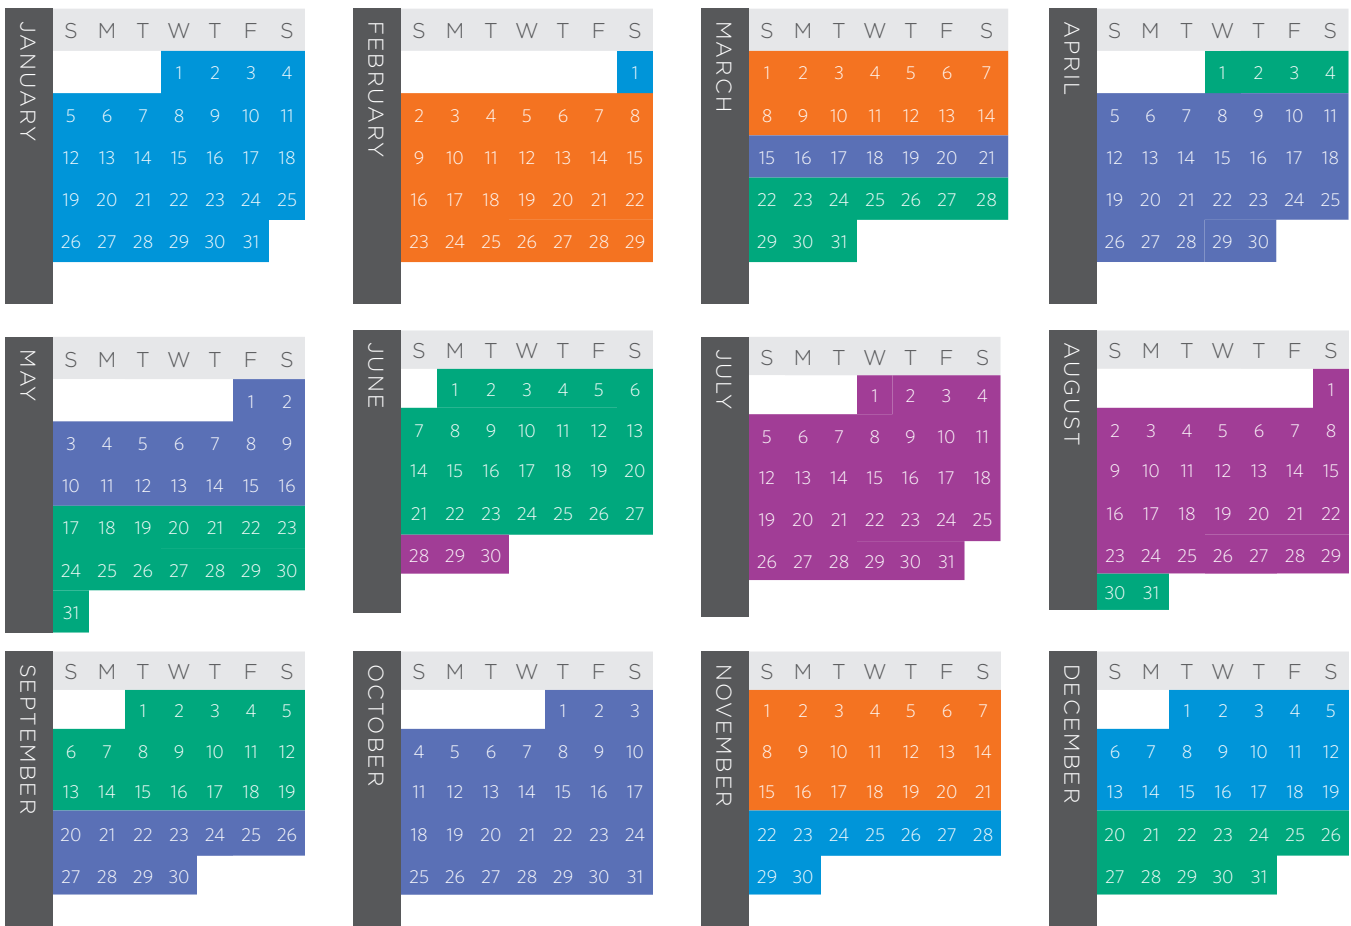

2020-2021 POINTS ACCOMMODATION CALENDAR | LE CLUB MOUGINS

VACATION HOME SIZES	2/4		4/6	
	1-BEDROOM		2-BEDROOM	
SEASON	Sun to Thurs	Fri & Sat	Sun to Thurs	Fri & Sat
RELAX	5	18	8	21
OPPORTUNITY	7	24	10	30
ACTIVITY	13	30	18	37
PEAK	16	37	21	47
HOLIDAY	24	38	32	47

2020