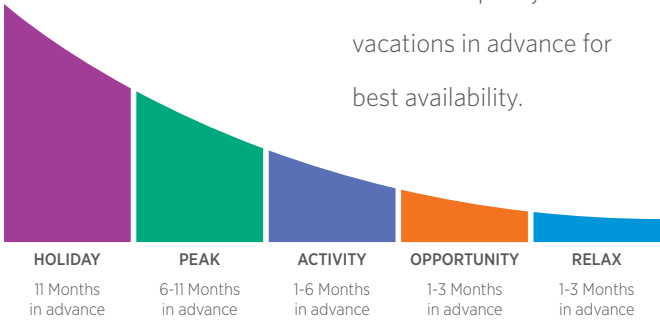

RESERVE BY

It is best to plan your vacations in advance for best availability.

2021

JANUARY

S	M	T	W	T	F	S
					1	2
3	4	5	6	7	8	9
10	11	12	13	14	15	16
17	18	19	20	21	22	23
24	25	26	27	28	29	30
31						

FEBRUARY

S	M	T	W	T	F	S
	1	2	3	4	5	6
7	8	9	10	11	12	13
14	15	16	17	18	19	20
21	22	23	24	25	26	27
28						

MARCH

S	M	T	W	T	F	S
	1	2	3	4	5	6
7	8	9	10	11	12	13
14	15	16	17	18	19	20
21	22	23	24	25	26	27
28	29	30	31			

APRIL

S	M	T	W	T	F	S
					1	2
3	4	5	6	7	8	9
10	11	12	13	14	15	16
17	18	19	20	21	22	23
24	25	26	27	28	29	30

MAY

S	M	T	W	T	F	S
						1
2	3	4	5	6	7	8
9	10	11	12	13	14	15
16	17	18	19	20	21	22
23	24	25	26	27	28	29
30	31					

JUNE

S	M	T	W	T	F	S
		1	2	3	4	5
6	7	8	9	10	11	12
13	14	15	16	17	18	19
20	21	22	23	24	25	26
27	28	29	30			

JULY

S	M	T	W	T	F	S
					1	2
3	4	5	6	7	8	9
10	11	12	13	14	15	16
17	18	19	20	21	22	23
24	25	26	27	28	29	30
31						

AUGUST

S	M	T	W	T	F	S
1	2	3	4	5	6	7
8	9	10	11	12	13	14
15	16	17	18	19	20	21
22	23	24	25	26	27	28
29	30	31				

SEPTEMBER

S	M	T	W	T	F	S
		1	2	3	4	
5	6	7	8	9	10	11
12	13	14	15	16	17	18
19	20	21	22	23	24	25
26	27	28	29	30		

OCTOBER

S	M	T	W	T	F	S
					1	2
3	4	5	6	7	8	9
10	11	12	13	14	15	16
17	18	19	20	21	22	23
24	25	26	27	28	29	30
31						

NOVEMBER

S	M	T	W	T	F	S
	1	2	3	4	5	6
7	8	9	10	11	12	13
14	15	16	17	18	19	20
21	22	23	24	25	26	27
28	29	30				

DECEMBER

S	M	T	W	T	F	S
		1	2	3	4	
5	6	7	8	9	10	11
12	13	14	15	16	17	18
19	20	21	22	23	24	25
26	27	28	29	30	31