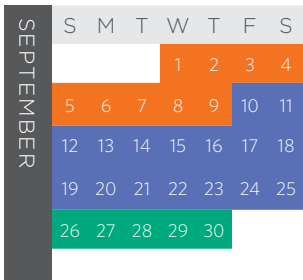

6/8			10/14		
3-BEDROOM CASITA			5-BEDROOM CASITA		
Sun & Thurs	Mon - Wed	Fri & Sat	Sun & Thurs	Mon - Wed	Fri & Sat
34	30	62	58	51	106
39	34	70	67	58	121
45	40	81	77	69	139
73	73	73	125	125	125

CASITA VACATION HOMES

RESERVE BY

It is best to plan your vacations in advance for best availability.

2021