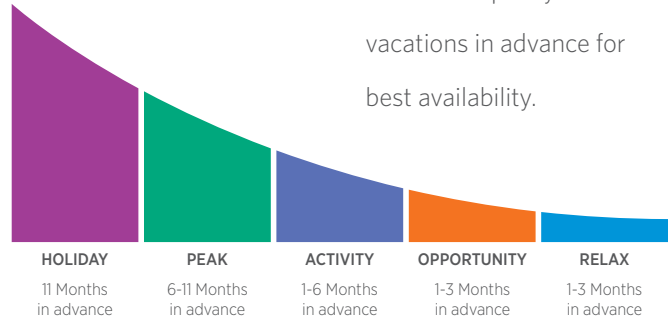

## 2020

4/6

**2-BEDROOM**

Sun & Thurs	Mon - Wed	Fri & Sat
9	6	19
16	12	34
21	16	45
27	19	56
42	42	42

**RESERVE BY**

It is best to plan your vacations in advance for best availability.

**2021**

**JANUARY**