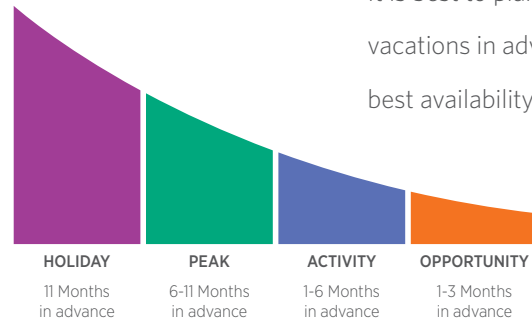

RESERVE BY

It is best to plan your vacations in advance for best availability.