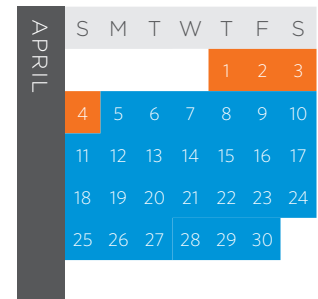

RESERVE BY

It is best to plan your vacations in advance for best availability.

2021