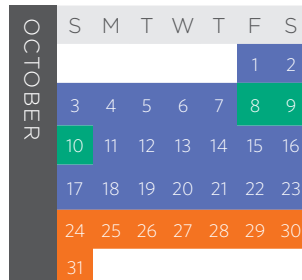

RESERVE BY

It is best to plan your vacations in advance for best availability.

2021