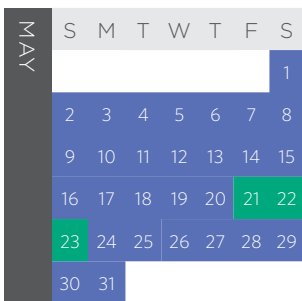

RESERVE BY

It is best to plan your vacations in advance for best availability.

2021