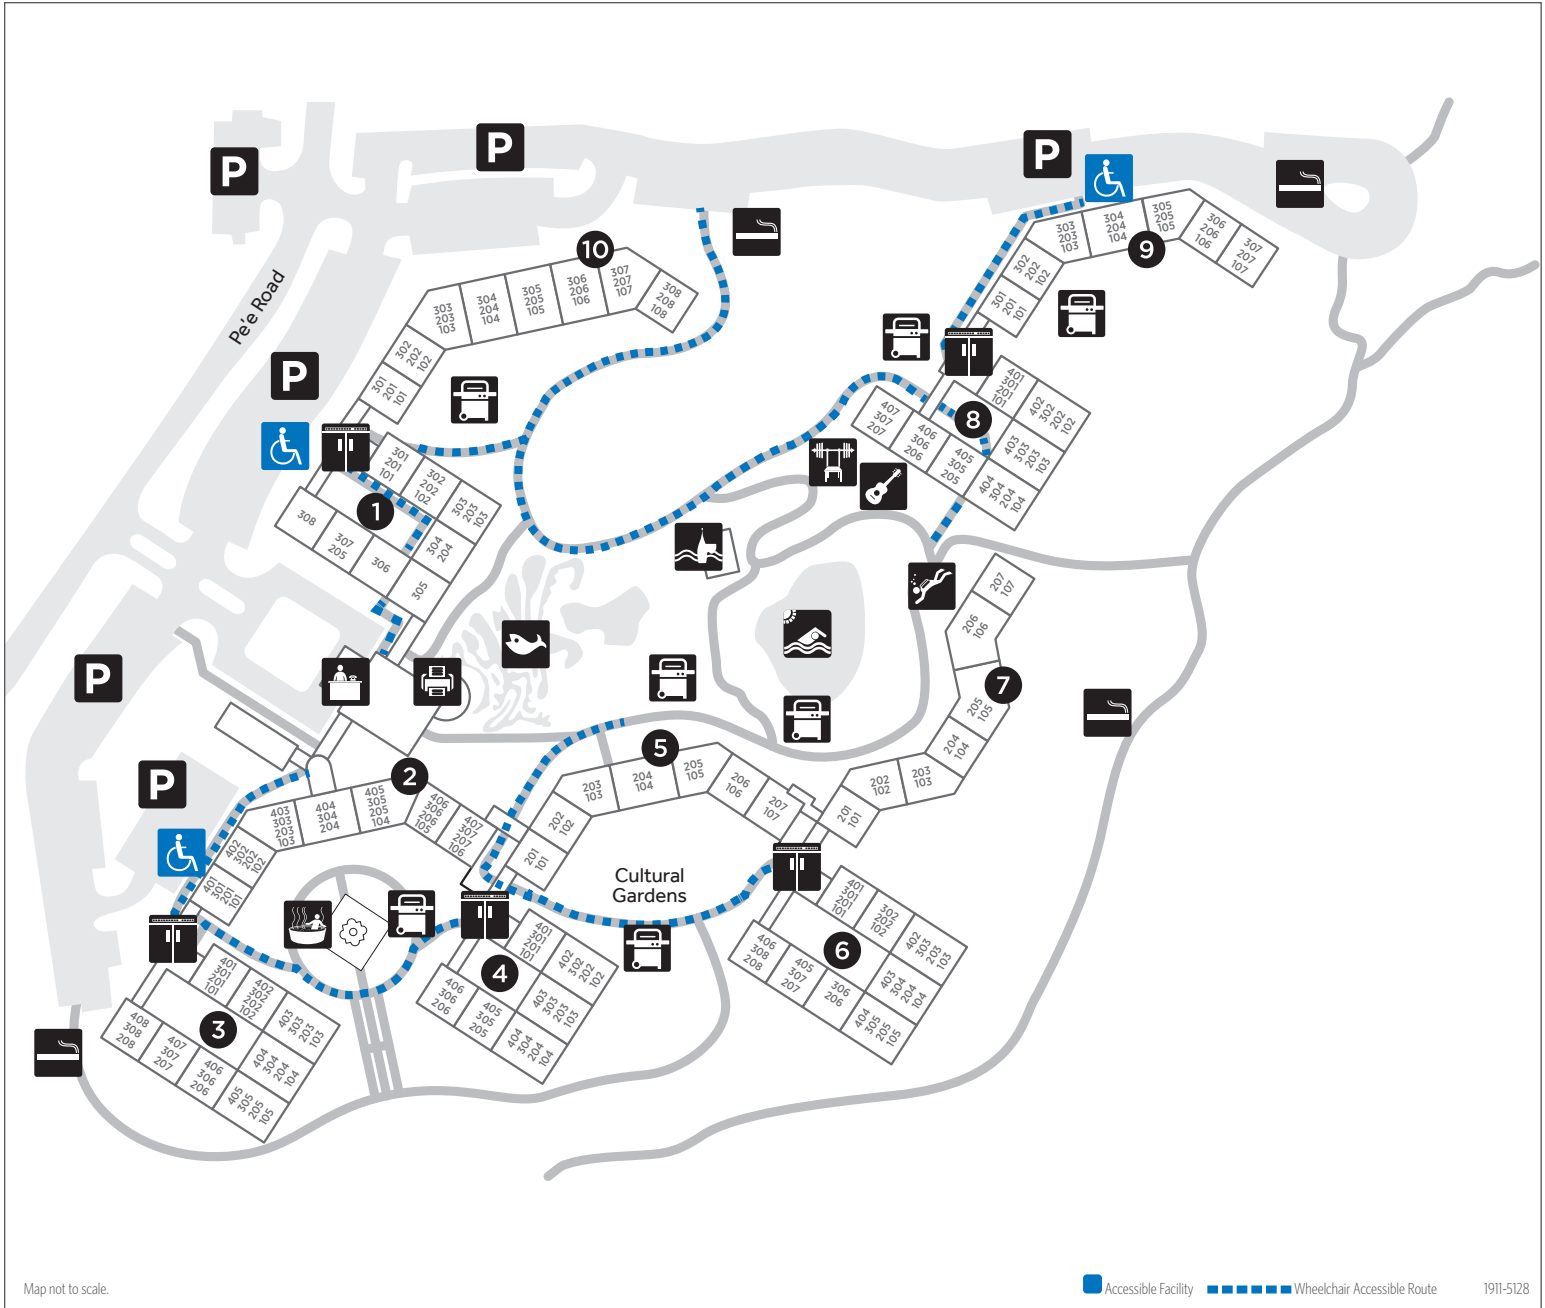

# The Point at Poipu

1613 Pe'e Road Koloa, Kauai, Hawaii 96756 • Tel: 1.808.742.1888

-  Accessible Route
-  Adult Spa
-  Business Center
-  Dive Shop & Pool Hut
-  Elevator
-  Fitness Center
-  Gas Barbecue
-  In-House Activities
-  Koi Pond
-  Lobby
-  Parking
-  Pool
-  Poolside Grill & Bar
-  Smoking Area

Map not to scale.

## Pool Hut

9:00 a.m. - 5:00 p.m. Pool towel exchange and beach equipment rentals.

## ATM

Machine is located in the Lobby lounge.