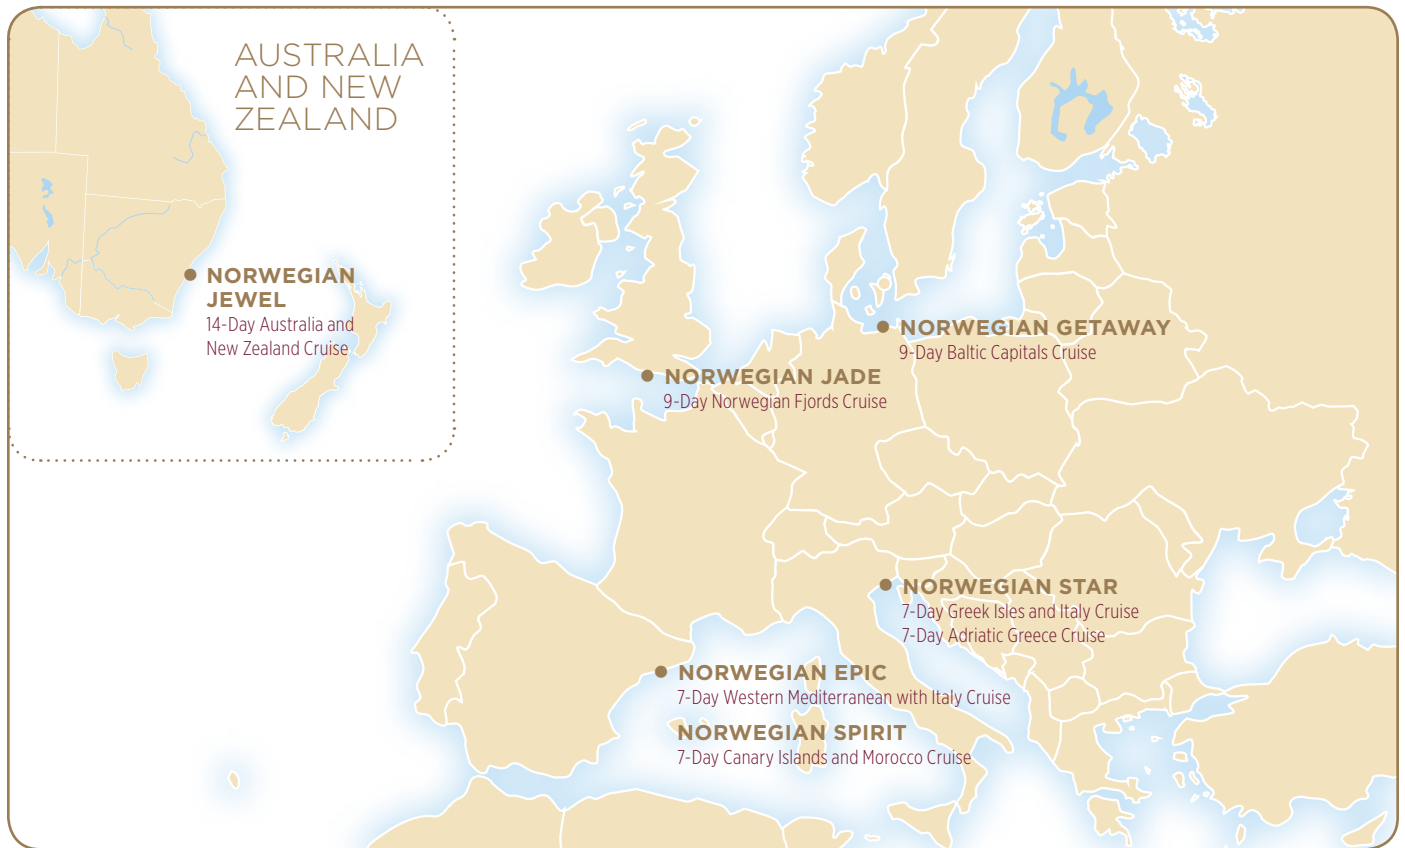

NORWEGIAN CRUISE LINE®