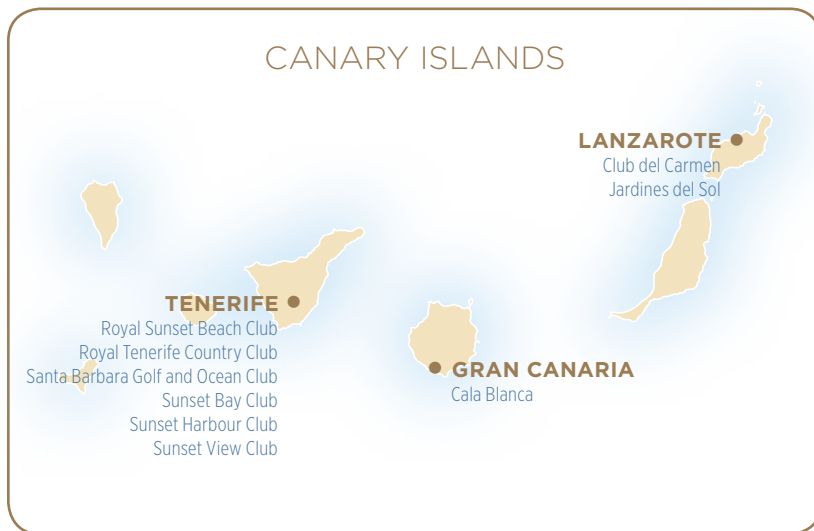

CONTINENTAL EUROPE and BEYOND

Pestana Miramar

Village Heights Golf Resort

MAP LEGEND: ■ Diamond Managed Resorts ■ Club Affiliated Resorts

● **GUDBRANDSDALEN**
Gålå Fjellgrend

NORWAY

● **CONNELLES**
La Résidence Normande
Le Manoir des Deux Amants