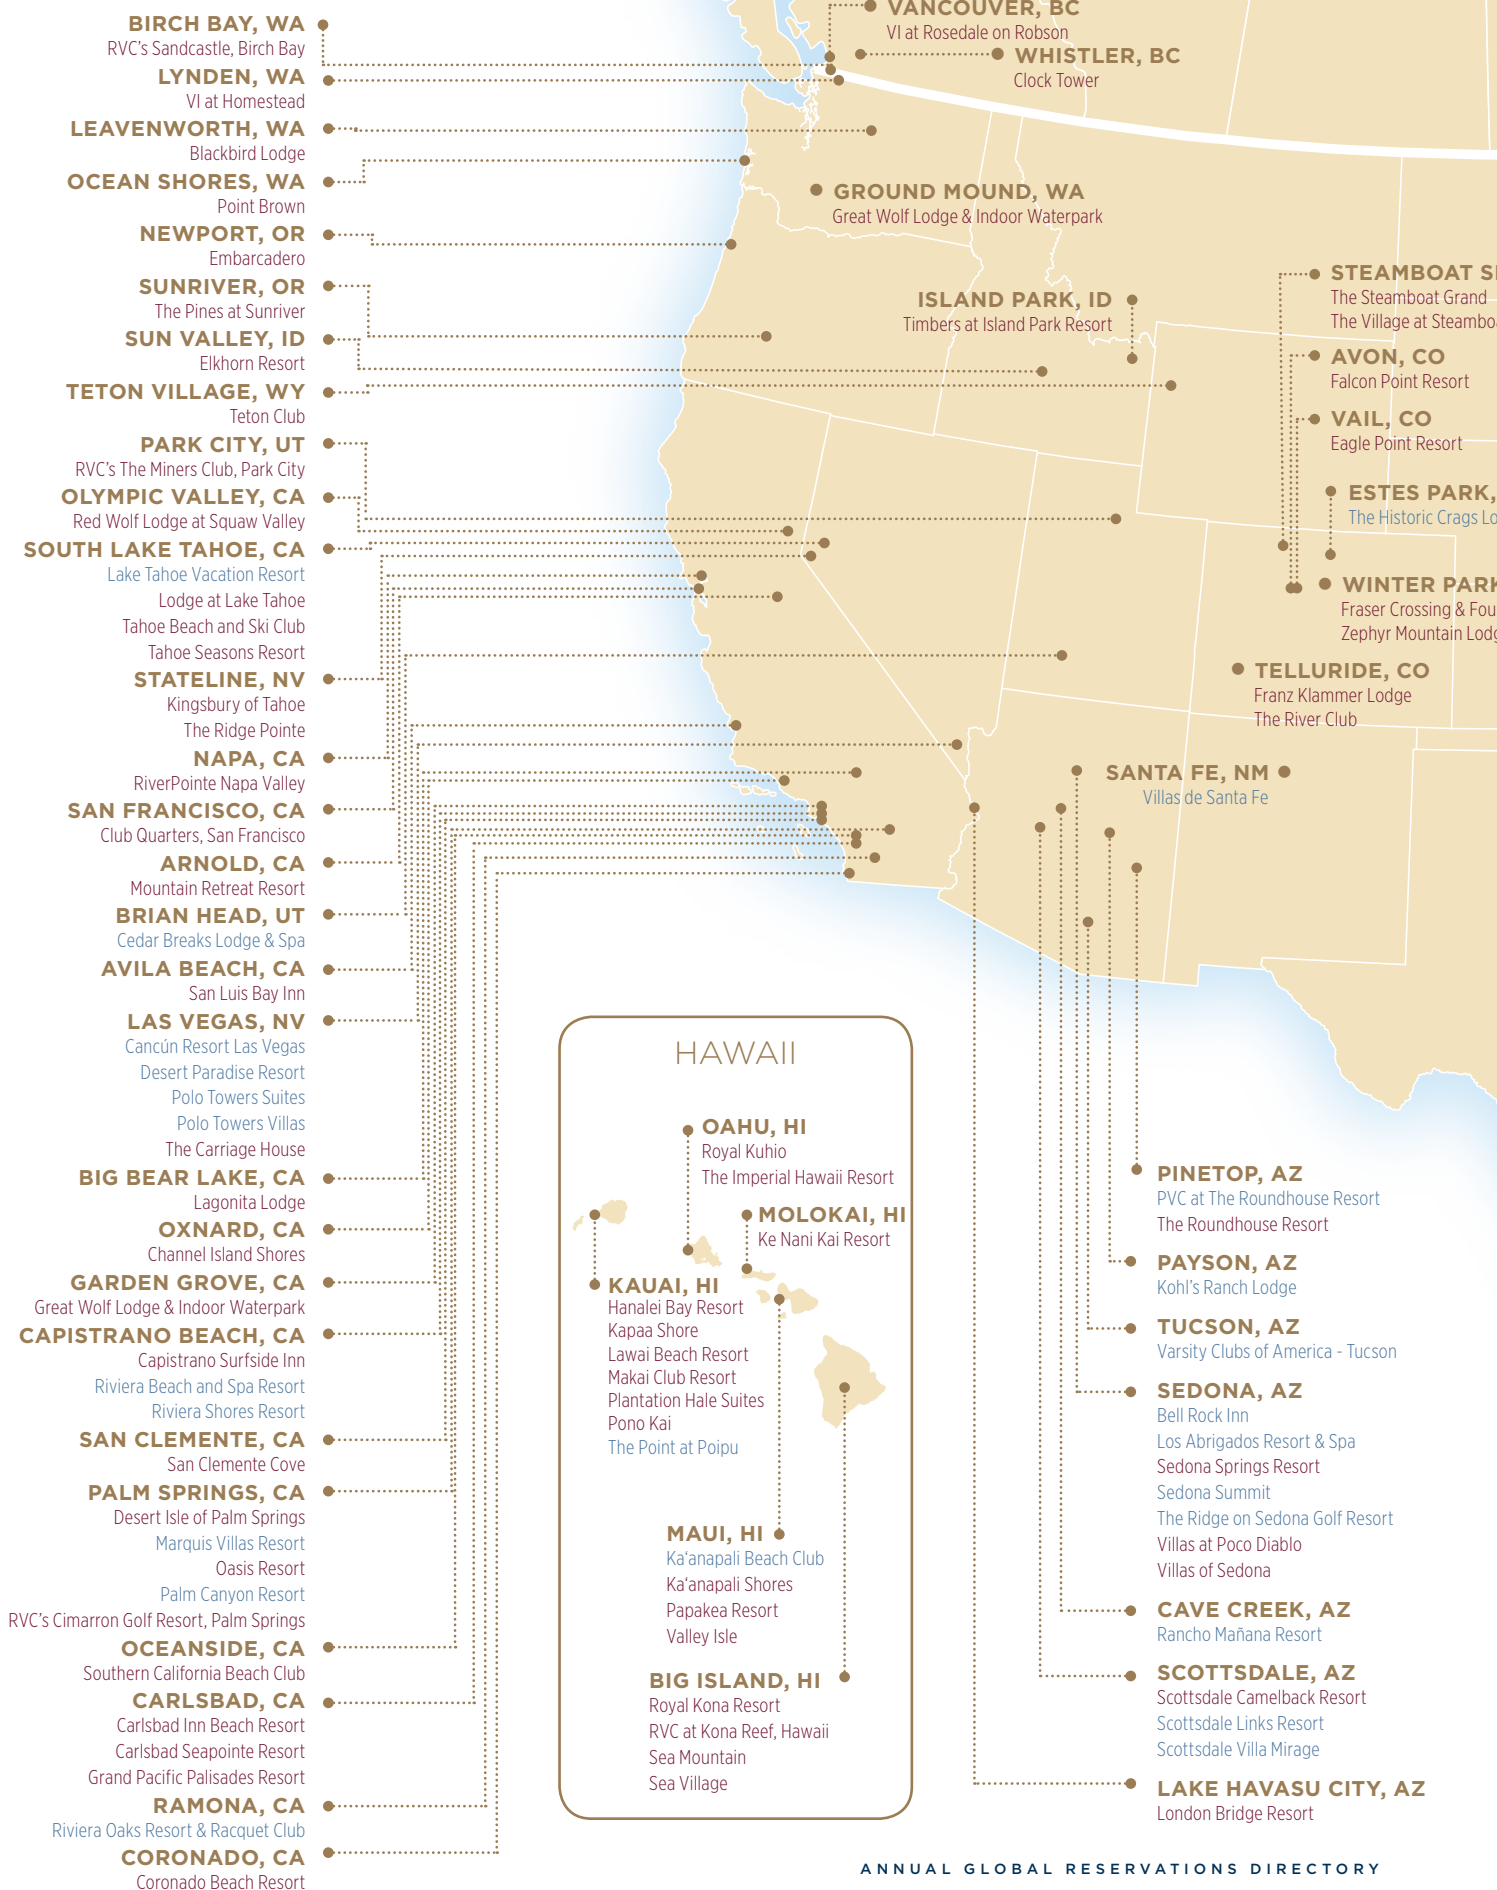

UNITED STATES

BRITISH COLUMBIA