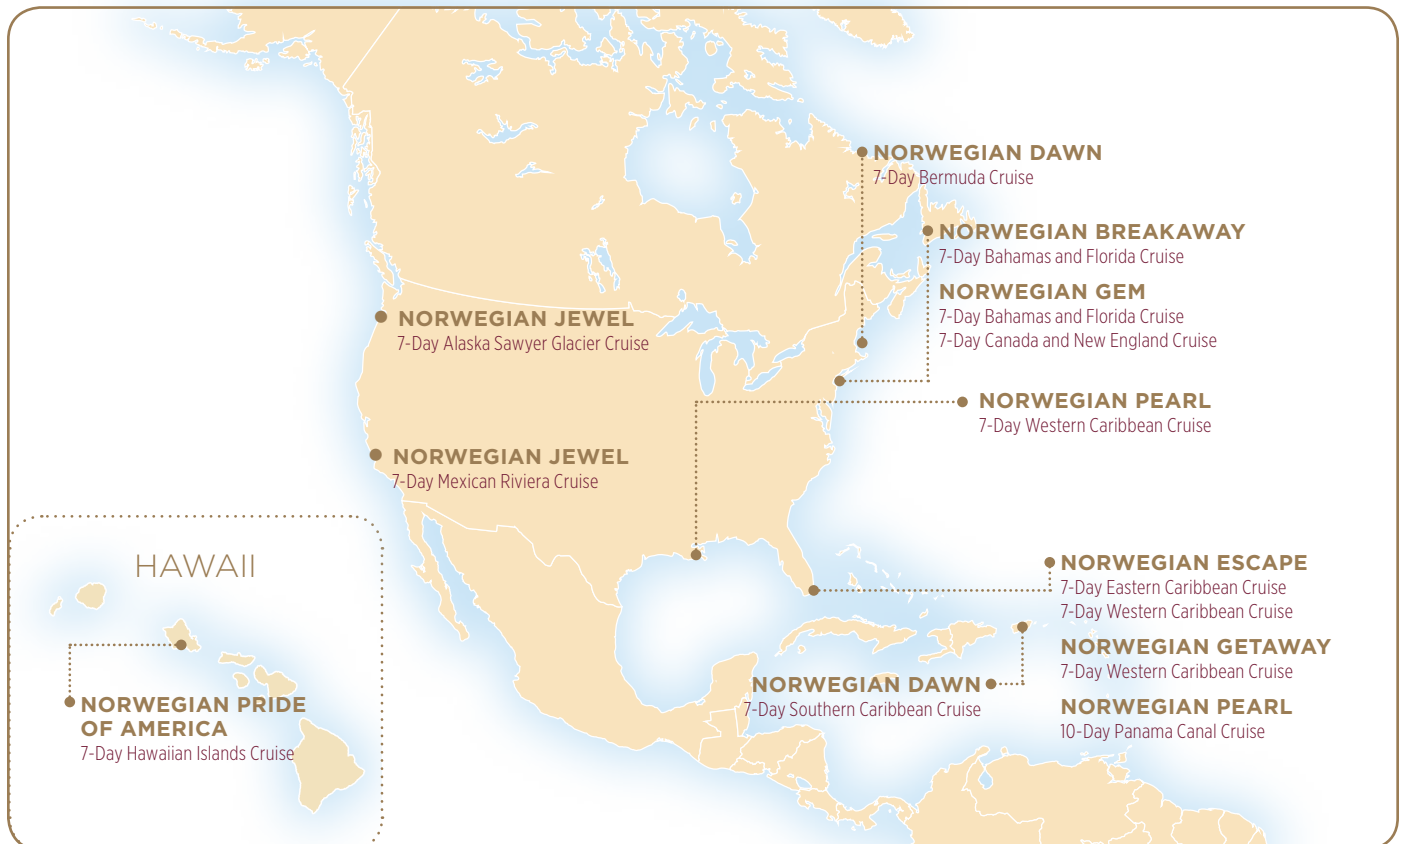

NORWEGIAN CRUISE LINE®