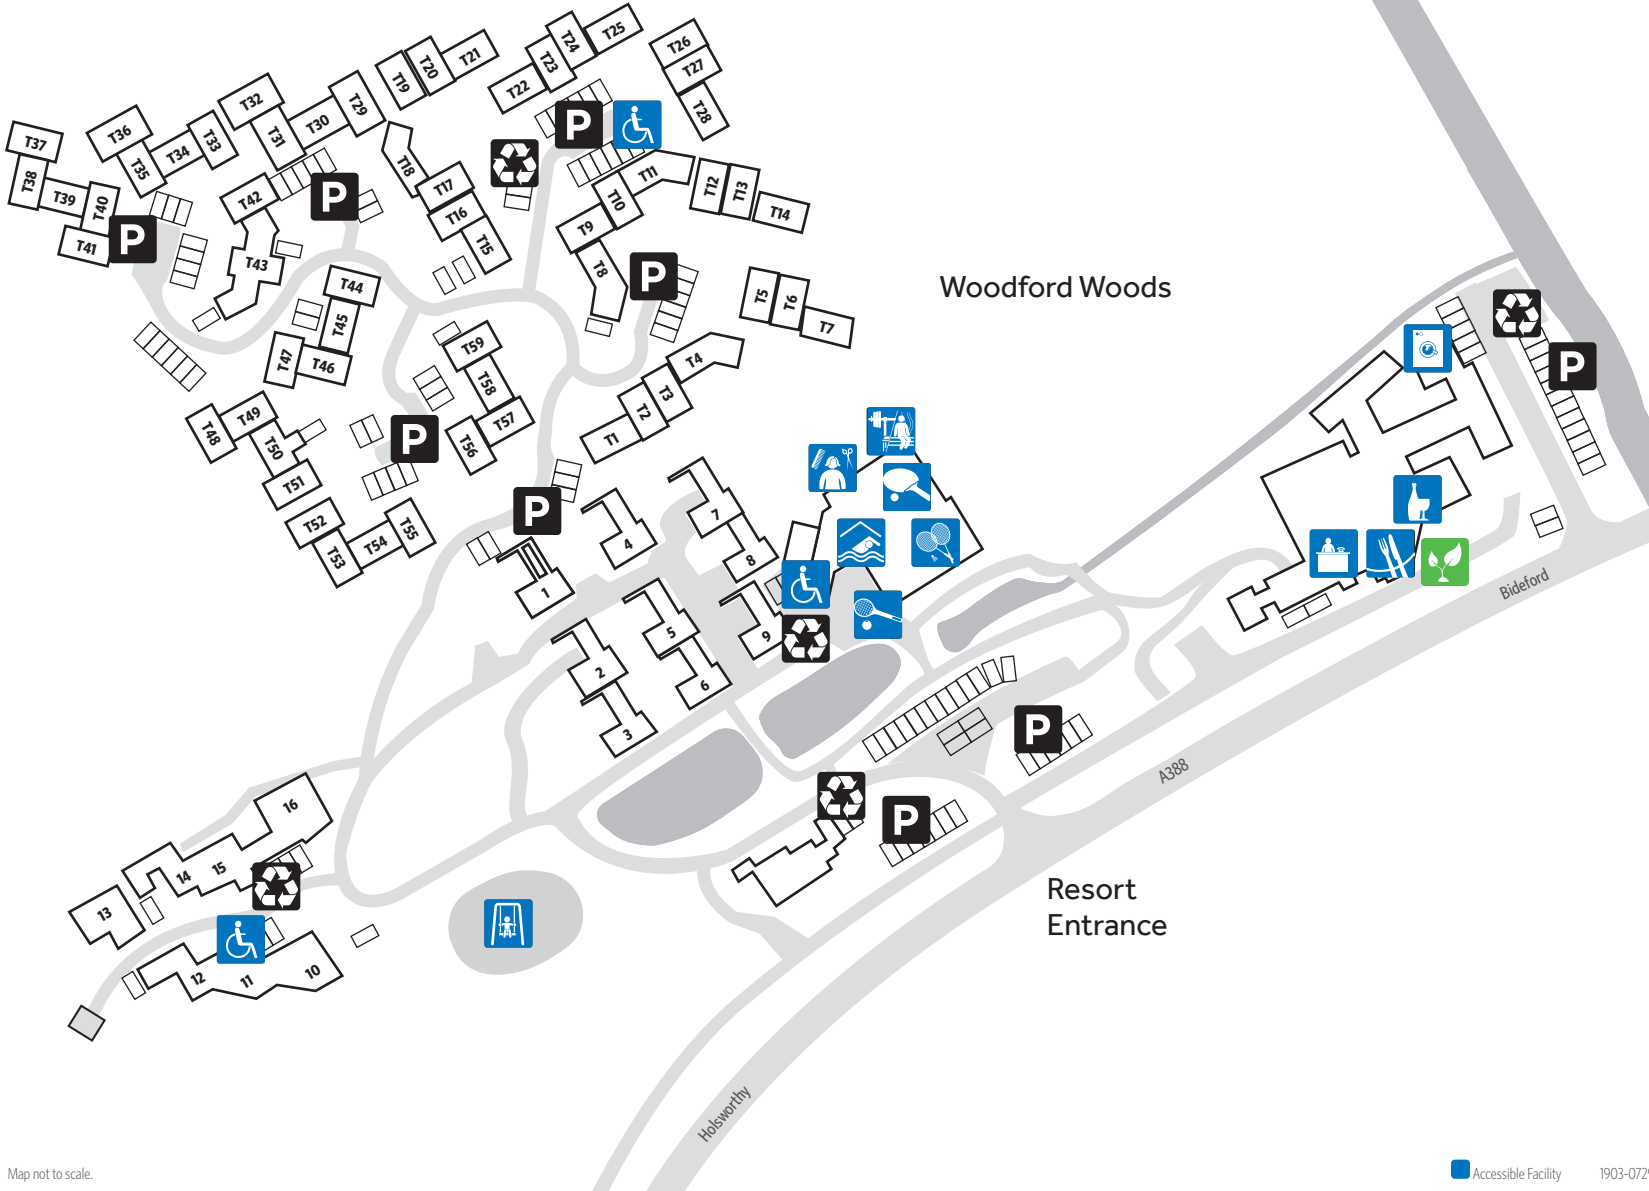

## Woodford Woods

Map not to scale.

Accessible Facility 1903-0729

## 2-Bedroom Lodge Key

- Kingfisher.....1 Swallow.....9
- Nuthatch.....2 Jay.....10
- Wren.....3 Puffin.....11
- Robin.....4 Curlew.....12
- Wagtail.....5 Snipe.....13
- Dipper.....6 Owl.....14
- Woodpecker.....7 Pipen.....15
- Goldfinch.....8 Heron.....16

-  Accessible Parking
-  Badminton Court
-  Bar
-  Beauty Salon
-  Children's Playground
-  Indoor Pool
-  Launderette
-  Leisure Centre
-  Parking
-  Reception
-  Recycling Point
-  Restaurant
-  Squash Court
-  Sustainable Garden
-  Table Tennis