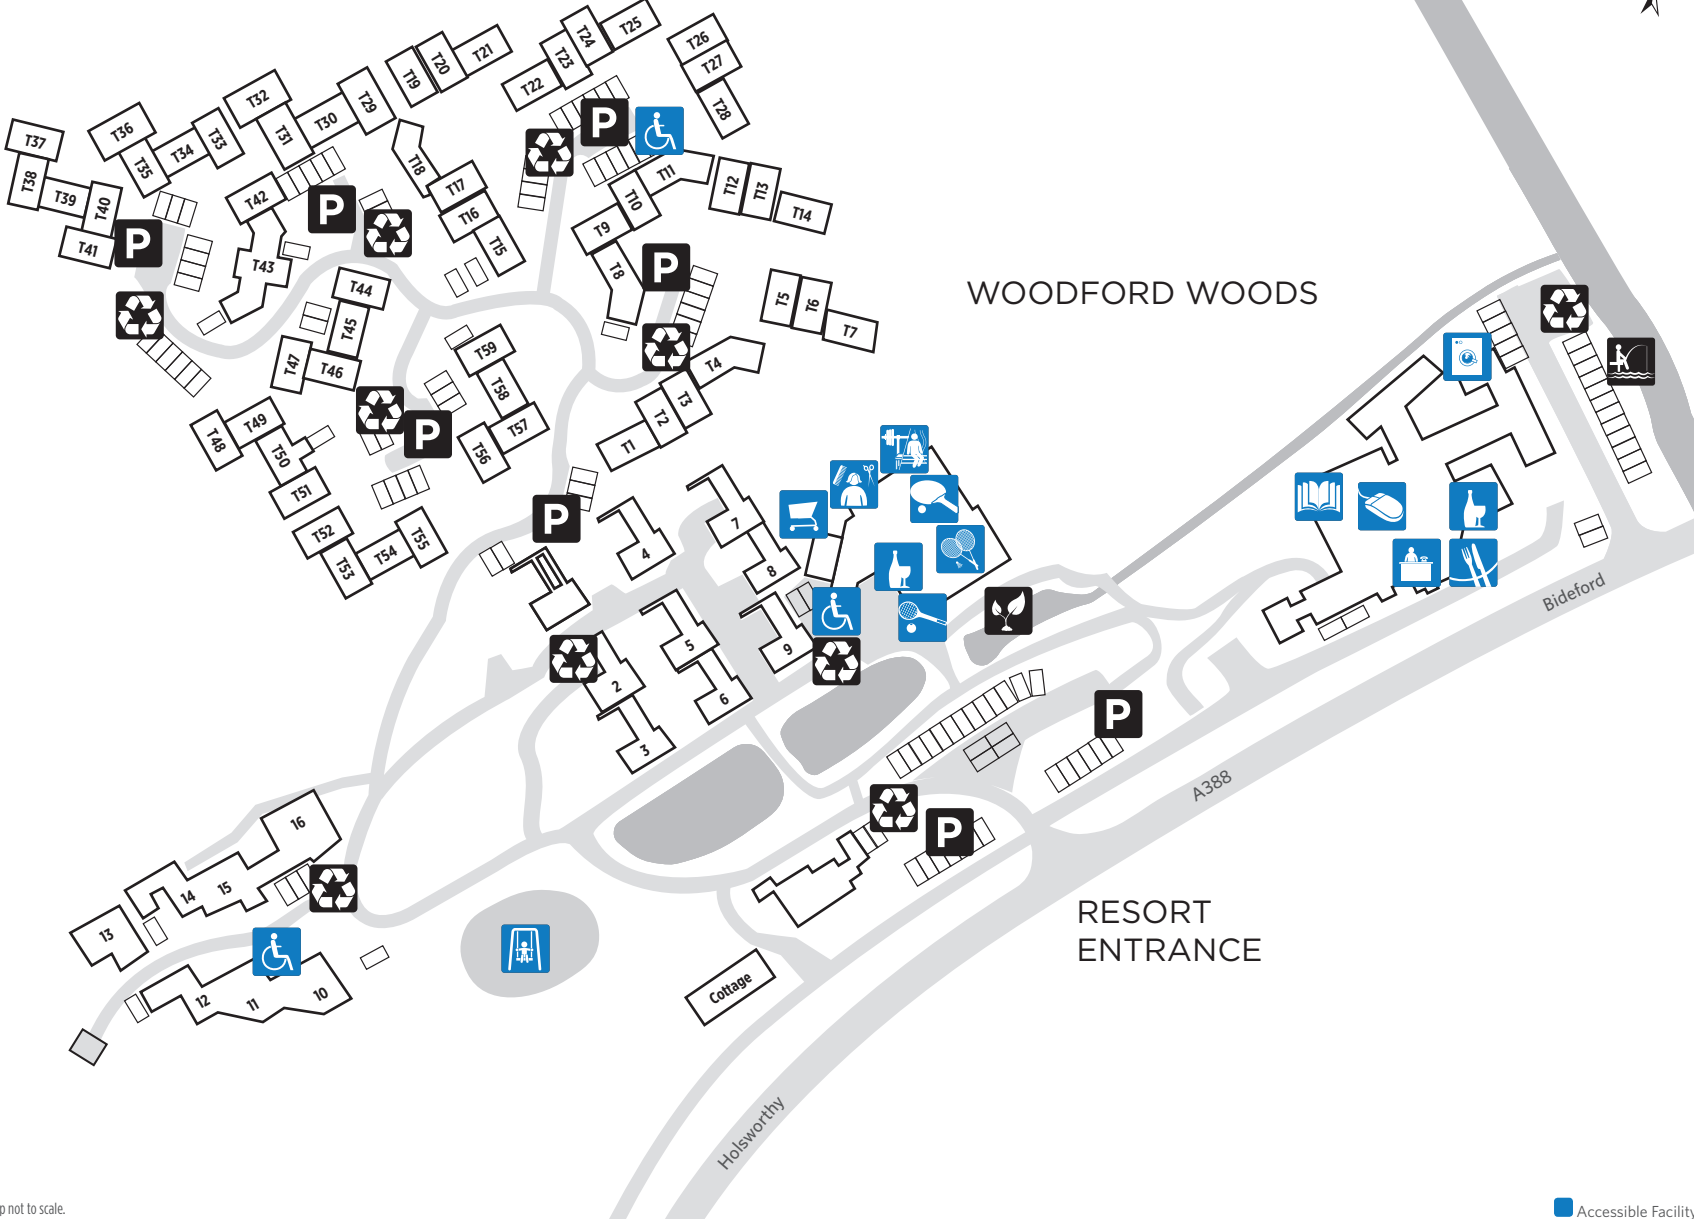

# WOODFORD BRIDGE COUNTRY CLUB

Milton Damerel, nr. Holsworthy, Devon, EX22 7LL, England Tel: +44 (0)1409 261481

## WOODFORD WOODS

### 2-BEDROOM LODGE KEY

Kingfisher	1	Swallow	9
Nuthatch	2	Jay	10
Wren	3	Puffin	11
Robin	4	Curlew	12
Wagtail	5	Snipe	13
Dipper	6	Owl	14
Woodpecker	7	Pipen	15
Goldfinch	8	Heron	16

-  Squash Court
-  Badminton Court
-  Table Tennis
-  Library
-  Launderette
-  Internet Kiosk
-  Sustainable Garden
-  Reception
-  Parking
-  Fishing
-  Restaurant
-  Recycling Point
-  Bar
-  Leisure Centre
-  Children's Playground
-  Supermarket
-  Beauty Salon
-  Accessible Parking