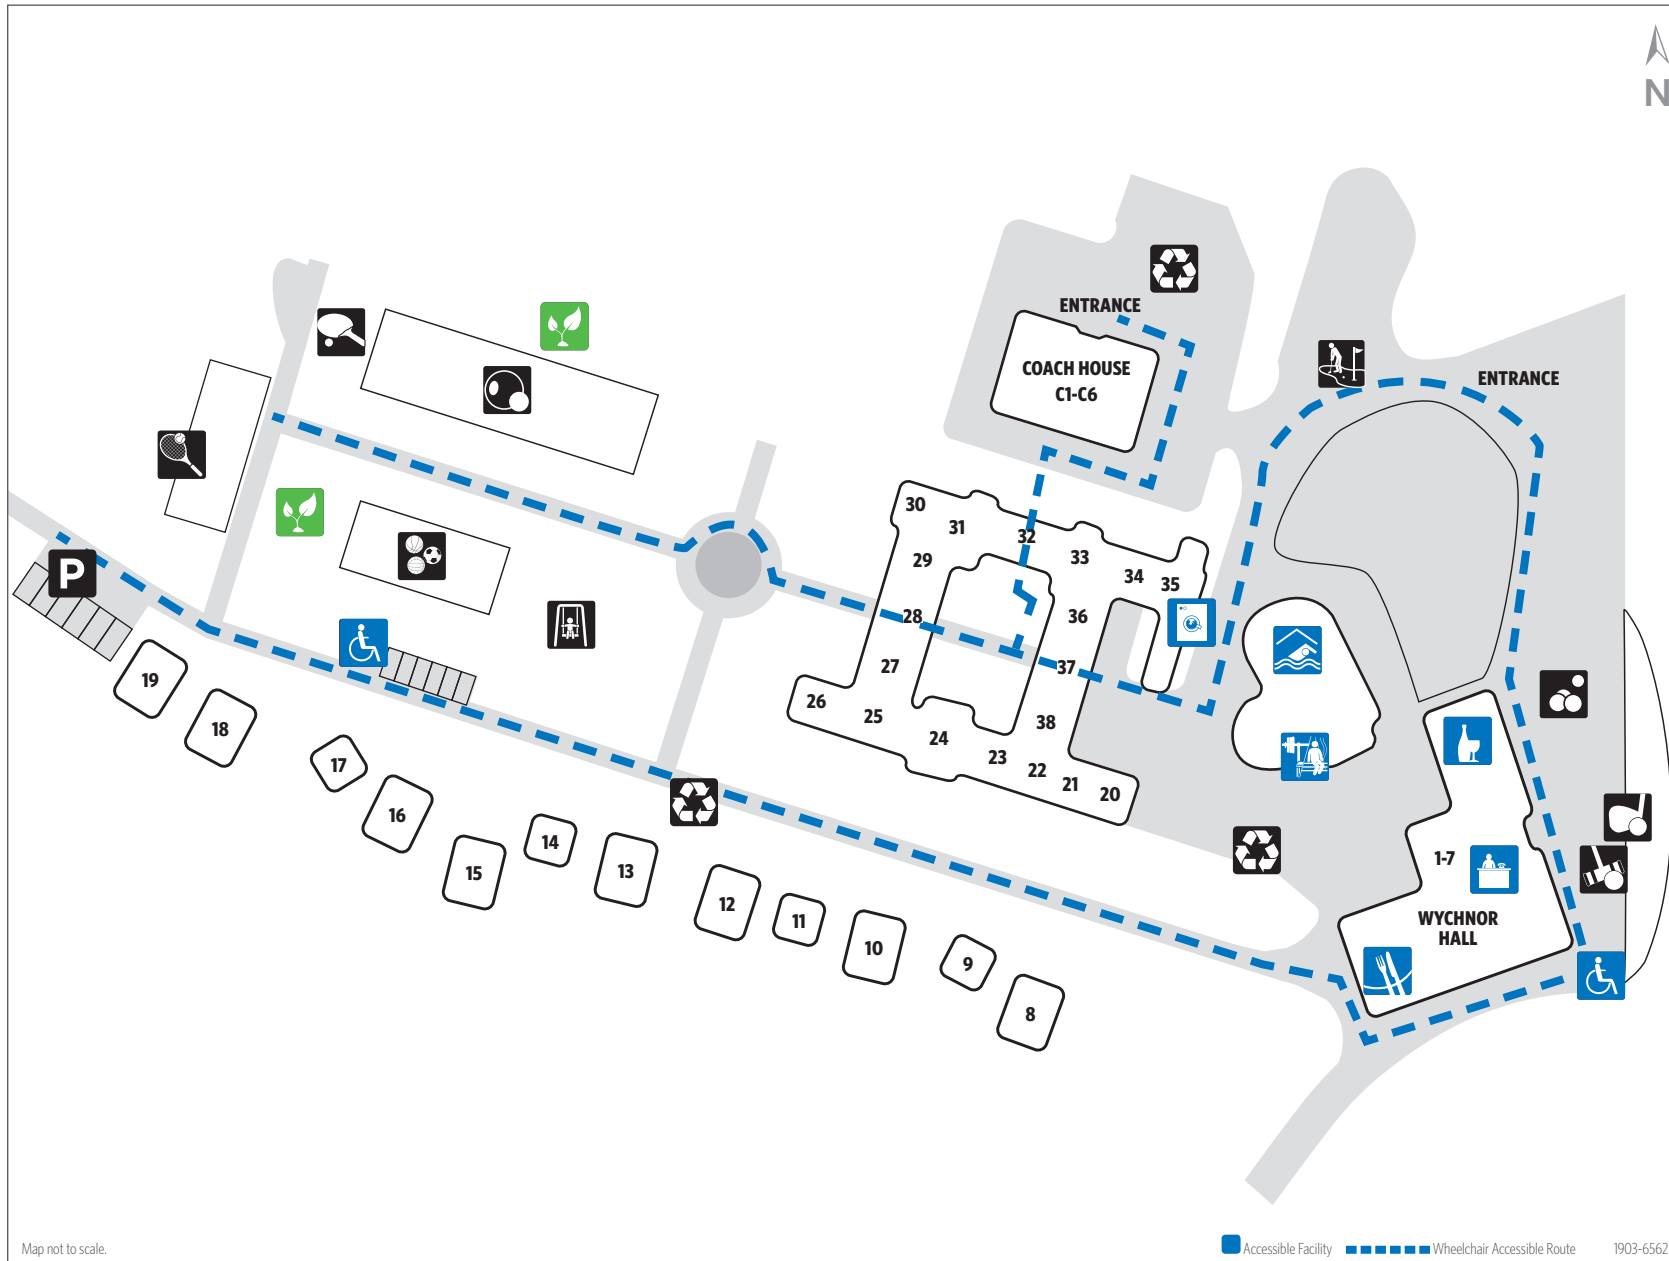

Wychnor Park Country Club

Nr. Barton under Neewood, Staffordshire DE13 8BU, England • Tel: +44 (0)1283 791391

-  Croquet Lawn
-  Multisport Court
-  Table Tennis
-  Reception
-  Leisure Centre
-  Golf
-  Children's Playground
-  Restaurant
-  Bar
-  Tennis Court
-  Bowling Green
-  Indoor Pool
-  Recycling Point
-  Mini Golf
-  Pétanque
-  Parking
-  Accessible Parking
-  Sustainable Garden
-  Launderette

Map not to scale.

 Accessible Facility  Wheelchair Accessible Route 1903-6562