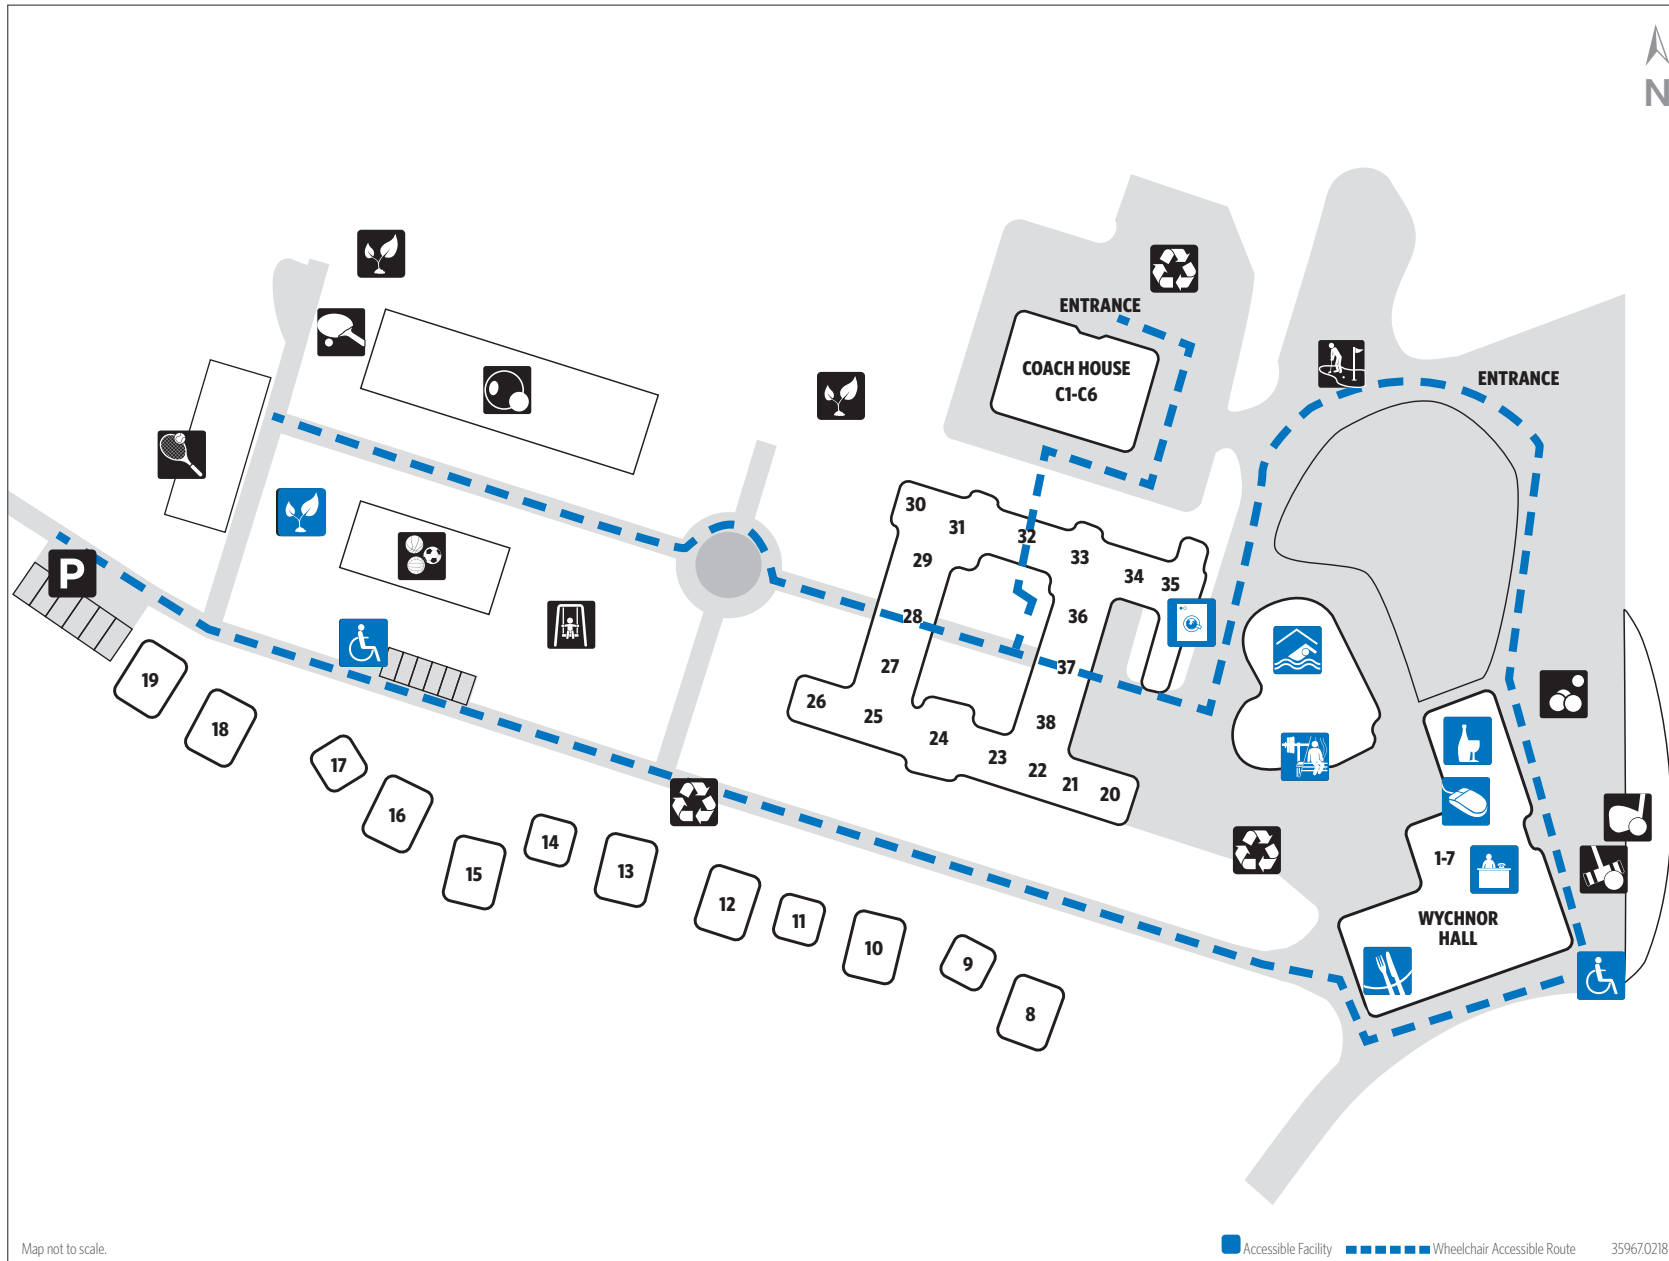

Wychnor Park Country Club

Nr. Barton under Neewood, Staffordshire DE13 8BU, England • Tel: +44 (0)1283 791391

-  Croquet Lawn
-  Multisport Court
-  Table Tennis
-  Reception
-  Leisure Centre
-  Golf
-  Children's Playground
-  Restaurant
-  Bar
-  Tennis Court
-  Bowling Green
-  Indoor Pool
-  Recycling Point
-  Mini Golf
-  Pétanque
-  Parking
-  Accessible Parking
-  Sustainable Garden
-  Lauderette

Map not to scale.

 Accessible Facility  Wheelchair Accessible Route 35967.0218